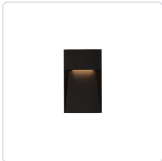

EW71403-GY
Gray

EW71403-BK
Black

SPECIFICATION DETAILS

* For custom options, consult factory for details.

Fixture Dimensions	W2-3/4" x H4-1/2" x E1"
Light Source	AC LED Module
Wattage	9W
Total Lumens	600lm
Delivered Lumens	BK-199lm; GY-249lm;
Voltage	120V
Color Temperature	3000K
CRI (Ra)	90CRI
Optional Color Temps	2700K - 5000K Available, Minimum Order Quantities Apply
LED Rated Life	50,000 hours
Dimming	100% - 10%, ELV Dimmer (Not Included)
Glass Details	Clear Glass
ADA Compliant	Yes
Compliance	ADA
Location	Wet
Warranty	5 Years

DESCRIPTION

This family of exterior wall-mounted fixtures is available in a variety of geometric forms: circle, square, and two different rectilinear configurations. Light is directed downward from a recess, and the incline allows the glow to radiate gradually. Vanishingly thin and ideal for egress, courtesy, and grace lighting. Optional stone inlays offer additional opportunities for customizing to complement different wall surfaces. Only fits onto a single gang box.