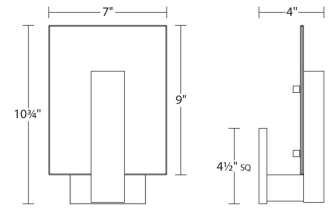

## Midtown LED Sconce Spec Sheet

SKU: 2724.72-WL Learn more at:  
<https://sonnemanlight.com/midtown-led-sconce>

Description: The classic modern elegance of straightforward geometry sets a frosted glass rectangle against a crisp rectangular beam, radiating the glow of its LED illumination.

### Dimensions

Height:	10.75"
Width:	7"
Extends:	4"
Minimum Extension:	4"
Maximum Extension:	4"
Size:	Short
Canopy/Backplate/Base Depth:	4.5
Canopy/Backplate/Base Height:	4.5

### Shipping

Carton 1 L x W x H:	12" X 10" X 6"
Carton 1 Gross Weight:	4 LBS
Fixture Weight:	3