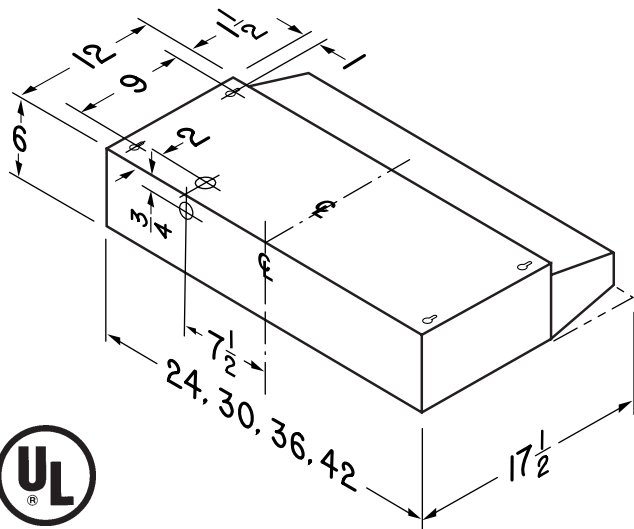

TYPICAL SPECIFICATION

Range hood shall be Broan Model 41000.

Unit shall be non-ducted and have a non-ducted filter.

Motor to be permanently lubricated. RPM not to exceed 2850.

Unit shall have a two-speed fan switch and separate light switch.

Sides shall be mitered and bottom edge hemmed – with no sharp edges.

Unit shall be U.L. listed.