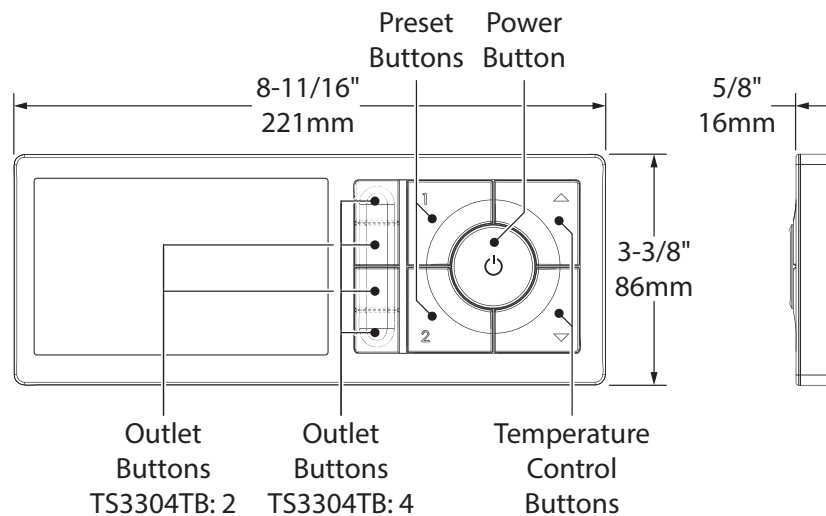

NOTES

- Caution: A flat area in the final shower surface of 10" (254mm) wide by 6" (152mm) high is required to mount the controller

U by Moen™ Digital Shower Controller

Models: TS3304TB
TS3302TB

Valve and
Controller System

CRITICAL DIMENSIONS

(DO NOT SCALE)