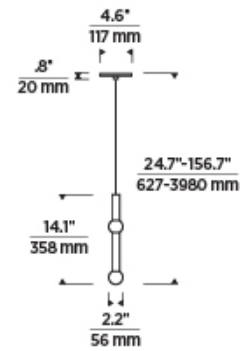

7400 Linder Avenue, Skokie, IL 60077
T 847.410.4400 | F 847.410.4500 | techlighting.com

GUYED 1 LIGHT PENDANT

VISUAL COMFORT & Co.

SPECIFICATIONS

PRIMARY MATERIAL	Aluminum or Brass
SHADE MATERIAL	Crystal
NET WEIGHT	4 lbs
HEIGHT	14.1in
WIDTH	2.2in
LENGTH	2.2in
UP LIGHT / DOWN LIGHT / BOTH?	
WET LISTED	
DAMP LISTED	
DRY LISTED	
MIN. HANGING HEIGHT	24.7in
MAX HANGING HEIGHT	144.7in
TOTAL CORD LENGTH	132in
TOTAL STEM LENGTH	
STEM QTY	
SLOPED CEILING ADAPTABLE?	Yes 45° Max
GENERAL LISTING	ETL Listed
INCLUDES	