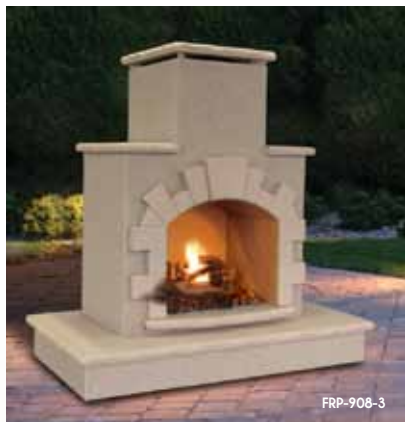

## FIREPLACE SERIES

Ignite your outdoor atmosphere with a beautiful fireplace.

Fireplace FPT-915

BURNER BTU OUTPUT:

55,000

DIMENSIONS\* WITH 36" FIRE BOX:

78" W X 28" D X 78" H

SHOWN WITH:

Standard, One style shape

FRP-906-3

FRP-908-3

FRP-909-3

FRP-910-3

FRP-906-1

FRP-906-2

FRP-908-1