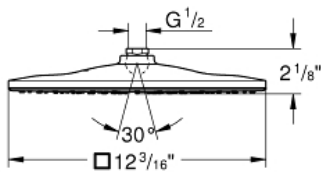

## Shower Head 1 Spray

MODEL # 26570EN0

Pure Freude  
an Wasser

**GROHE**

**Product Description:**  
RAINSHOWER 310 MONO CUBE  
Shower Head 1 Spray

**Standard Specification:**

- GROHE PureRain
- Ball joint with turning angle  $\pm 10^\circ$
- 1/2" Connection thread
- GROHE EcoJoy 1.75 gpm (6.6 l/min) flow limiter
- GROHE DreamSpray perfect spray pattern
- GROHE StarLight finish
- SpeedClean anti-lime system