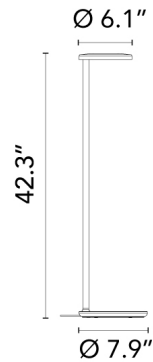

## Oblique Floor USB-C, Grey, 8W, 800lm, 3000K, CRI 90 - Specification Sheet by Vincent Van Duysen, 2022

Mounting	Free Standing
Lamp (Bulb) Description	LED 8W, 800lm, 3000K, CRI 90
Environment	Indoor - Dry Location
Finish	Grey
Technical and Product Description	Floor lamp that, thanks to its innovative patented lens, offers asymmetrical light distribution and excellent visual comfort.  Model with USB-C mobile charging in its base.  Its shape, height and dimensions are consistent with the functionality of the product, which provides excellent reading or companion lighting while keeping the light source invisible to the user

### Physical

Cord Length (inches)	98.40" Black
Construction Material	Die Cast Aluminum, Methacrylate
Weight	7.16 lbs

● 09.8231.AH Grey

### Dimensional Image