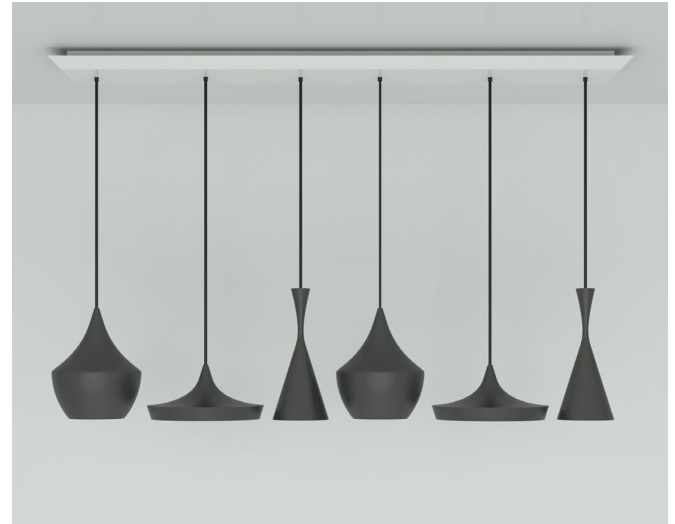

**BEAT TRIO ROUND LED**

**Black** BLPS01-PUSM4  
**Brass** BLPS01B-PUSM4  
**White** BLPS01WH-PUSM4

**Cluster Diameter** 26.8in  
**Surface Mount Diameter** 22.8in  
**Drop from Ceiling** 49.6in  
**Weight (Inc Canopy)** 28.7lb  
**No. of Boxes** 7

**BEAT RANGE LINEAR LED**

**Black** BLPS03-PUSM4  
**Brass** BLPS03B-PUSM4  
**White** BLPS03WH-PUSM4

**Cluster Length** 61.4in  
**Surface Mount Length** 61.8in  
**Drop from Ceiling** 39in  
**Weight (Inc Canopy)** 51.1lb  
**No. of Boxes** 13

**BEAT RANGE ROUND LED**

**Black** BLPS02-PUSM4  
**Brass** BLPS02B-PUSM4  
**White** BLPS02WH-PUSM4

**Cluster Diameter** 33.5in  
**Surface Mount Diameter** 22.8in  
**Drop from Ceiling** 54.7in  
**Weight (Inc Canopy)** 41.9lb  
**No. of Boxes** 9