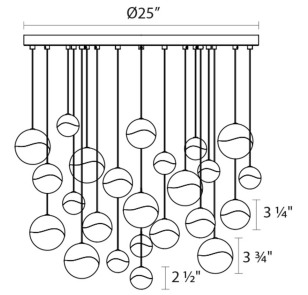

Project:

Grapes LED Pendant Spec Sheet

SKU: 2918.13-SML Learn more at:
<https://sonnemanlight.com/grapes-led-pendant>

Description: Grapes are luminous LED spheres in multiple sizes, arrayed in precise or random patterns, in clusters, or as single points of light. Seen from the middle or above, the crystal appears clear with a subtle luminance. Moving below, the crystal facets become increasingly apparent, refracting the light into a dazzling radiance.

Type #:

Dimensions

Height:	2.5"
Diameter:	25.5"
Canopy/Backplate/Base:	25"
Hanging Details:	10' Adjustable Cord
Shape:	Round Canopy
Size:	24-Light Small
Canopy/Backplate/Base Height:	0.5

Electrical Specs