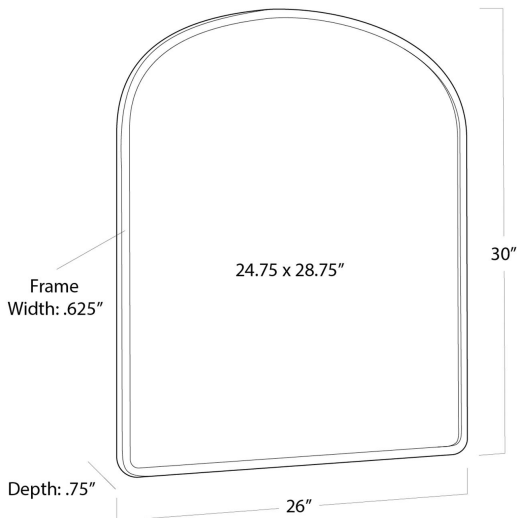

REGINA ANDREW

DETROIT

SPECIFICATION SHEET

Cloak Mirror
21-1125STL

HEIGHT	30
WIDTH	26
DEPTH	0.75
INNER MIRROR DIM	24.75 x 28.75
FRAME WIDTH	.625
NOTES	N/A
FREIGHT ONLY	No