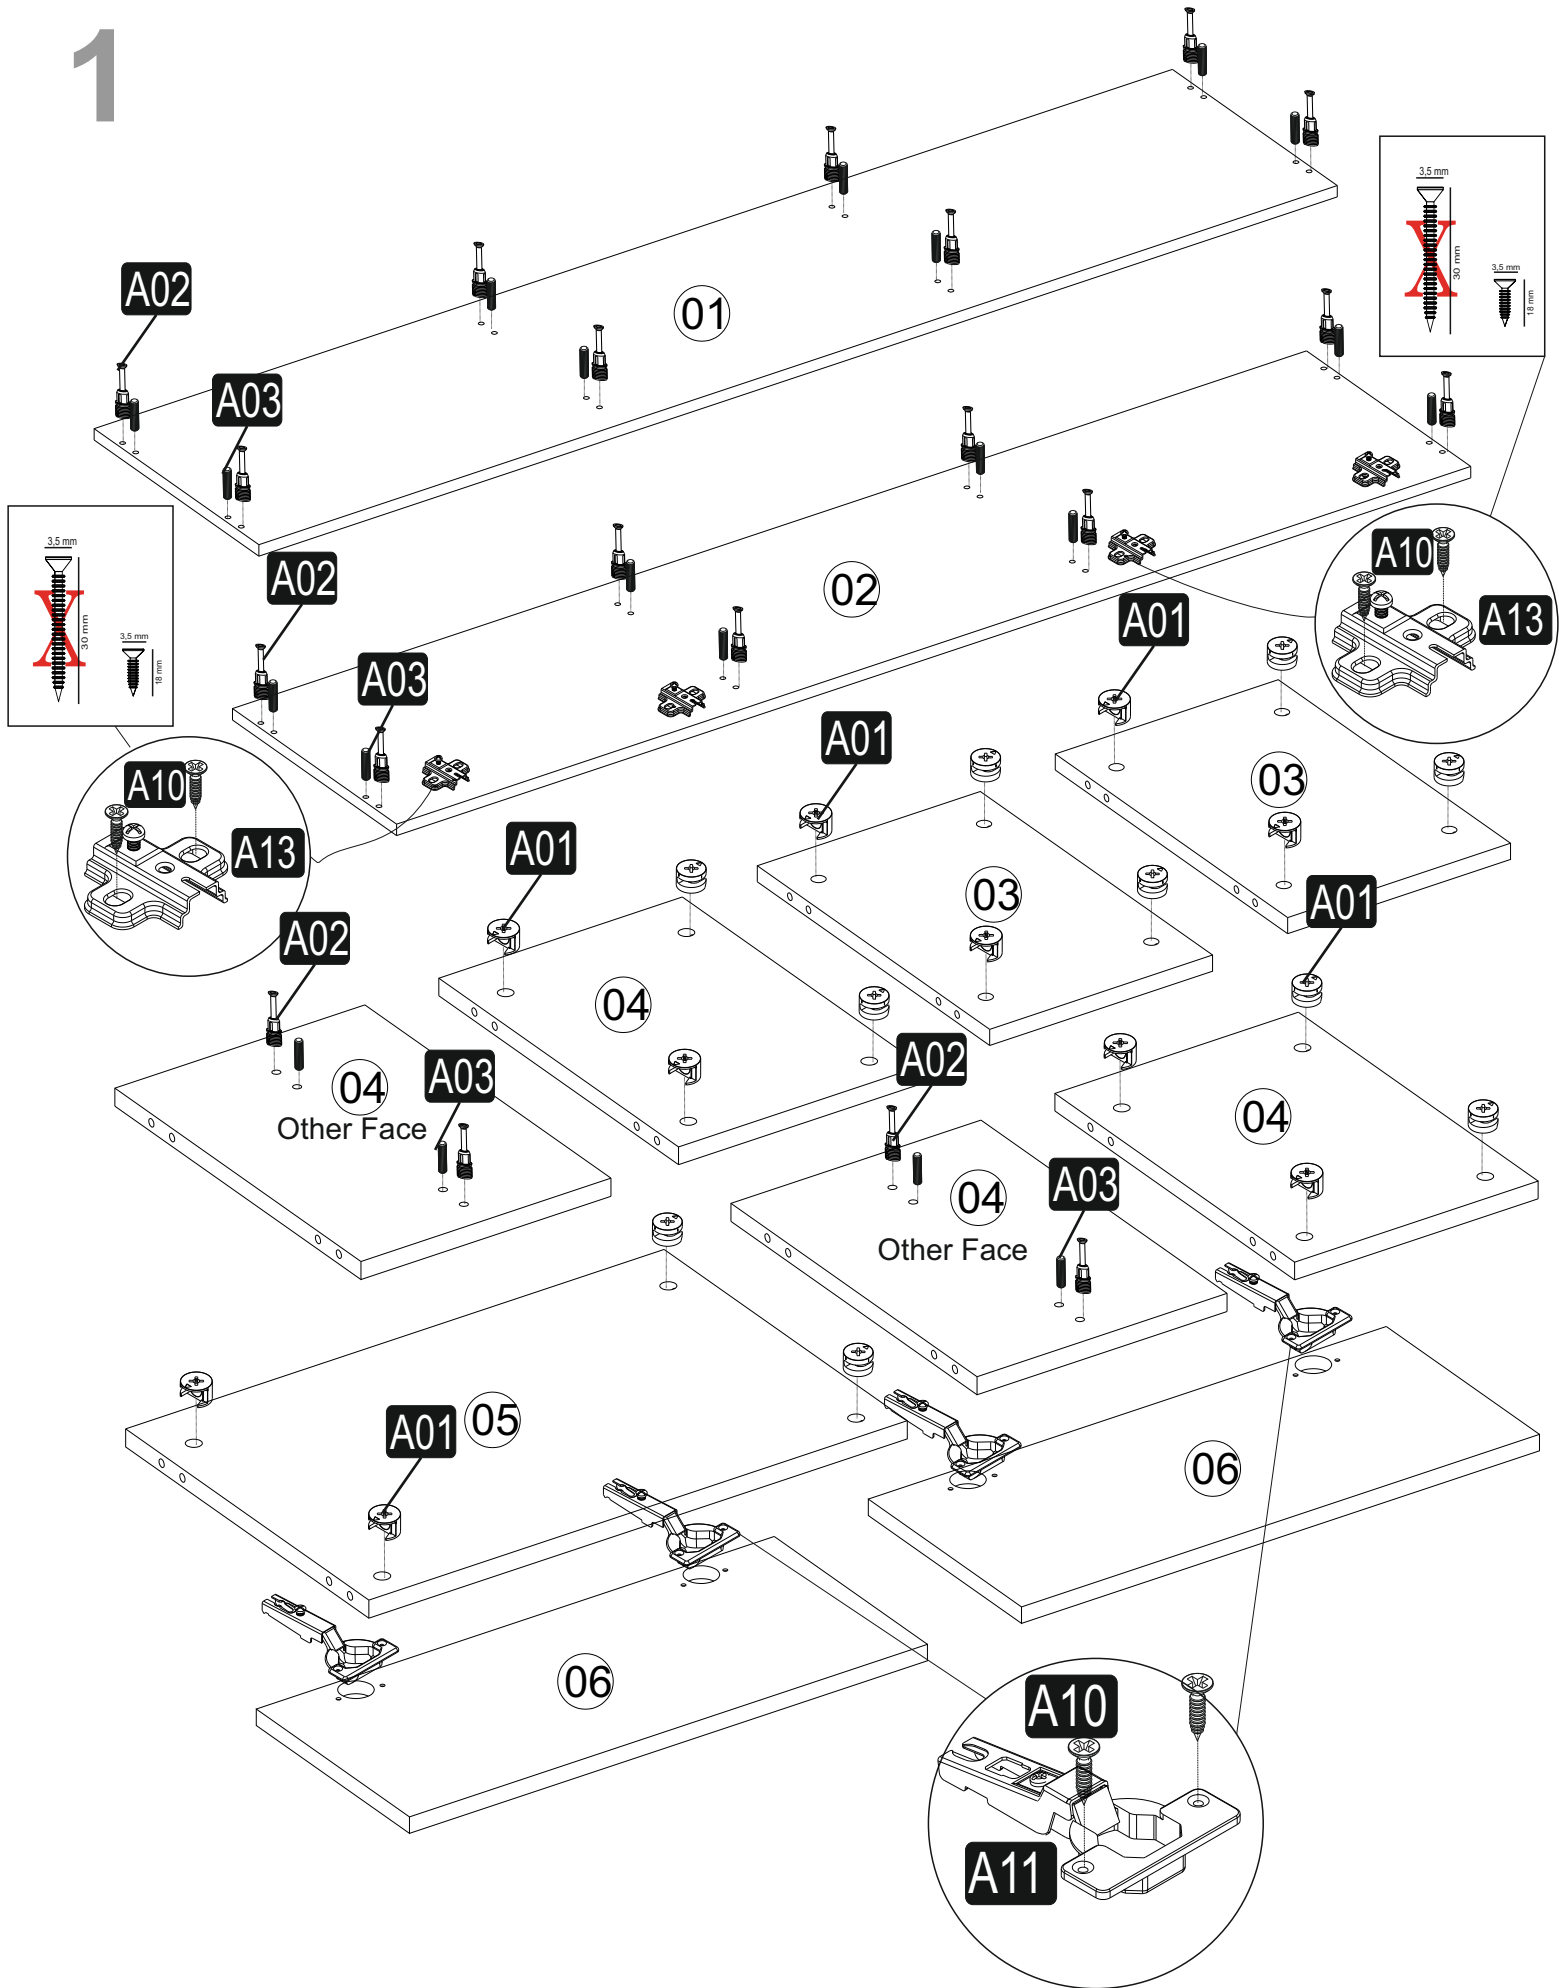

ATTENTION!!

Minifix is the main connection material used in dekorister products.
Before starting assembly, please check the drawings below...

The necessary tools (not included)

ACCESSORY LIST

A01  20x	A02  20x	A03  20x	A10  16x	A04  A 20x
A28  36x	A13  4x	A11  4x	D18  2x	D19  2x
			B20  8x	A29  16x

GENERAL VIEW

ASSEMBLY MANUAL

1

5

2

3

6

4

5

6

7

7

8

8

Have you seen our other products ?