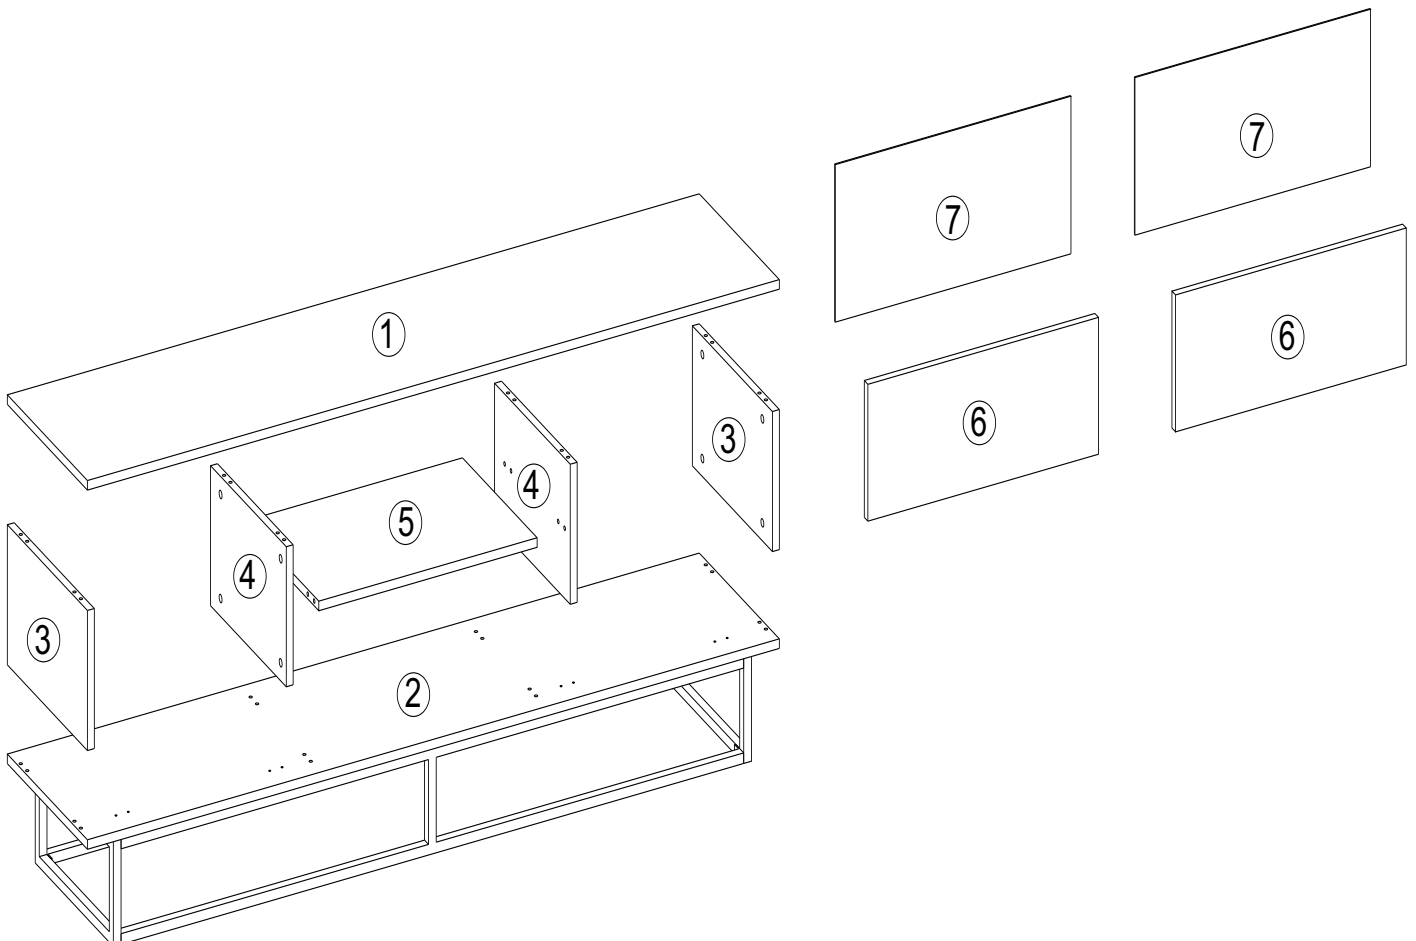

GENERAL VIEW