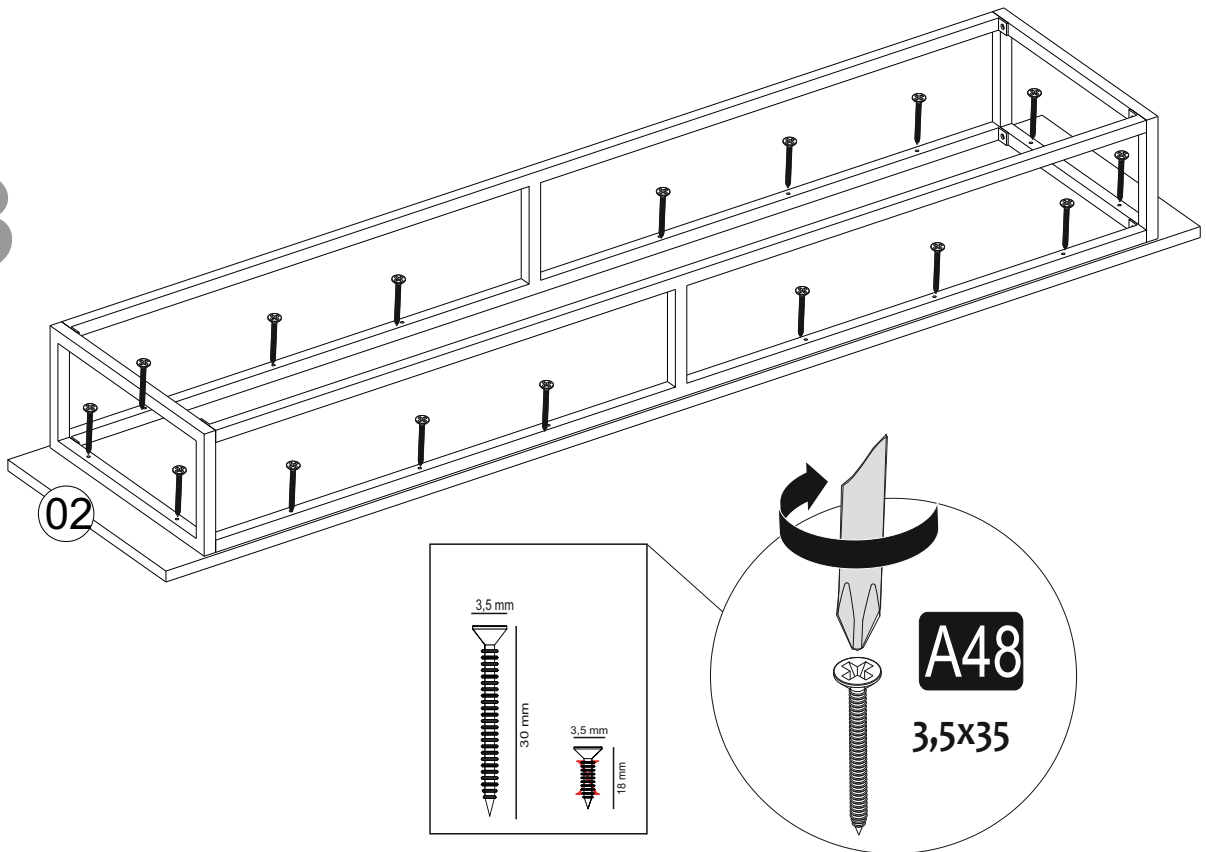

ATTENTION!!

Minifix is the main connection material used in dekorister products.
Before starting assembly, please check the drawings below...

The necessary tools (not included)

ACCESSORY LIST

A01  20x	A02  20x	A03  20x	A10  16x	A04  A 20x
A28  36x	A13  4x	A11  4x	D18  2x	D19  2x
			B20  8x	A29  16x

GENERAL VIEW

ASSEMBLY MANUAL

1

5

2

3

6

4