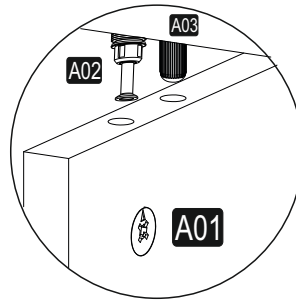

ATTENTION!!

Minifix is the main connection material used in dekorister products.
Before starting assembly, please check the drawings below...

The necessary tools (not included)

ACCESSORY LIST

A01  20x	A02  20x	A03  20x	A10  16x	A04  A 20x
A28  36x	A13  4x	A11  4x	D18  2x	D19  2x
			B20  8x	A29  16x

GENERAL VIEW

ASSEMBLY MANUAL

1

5

2

3

6

4