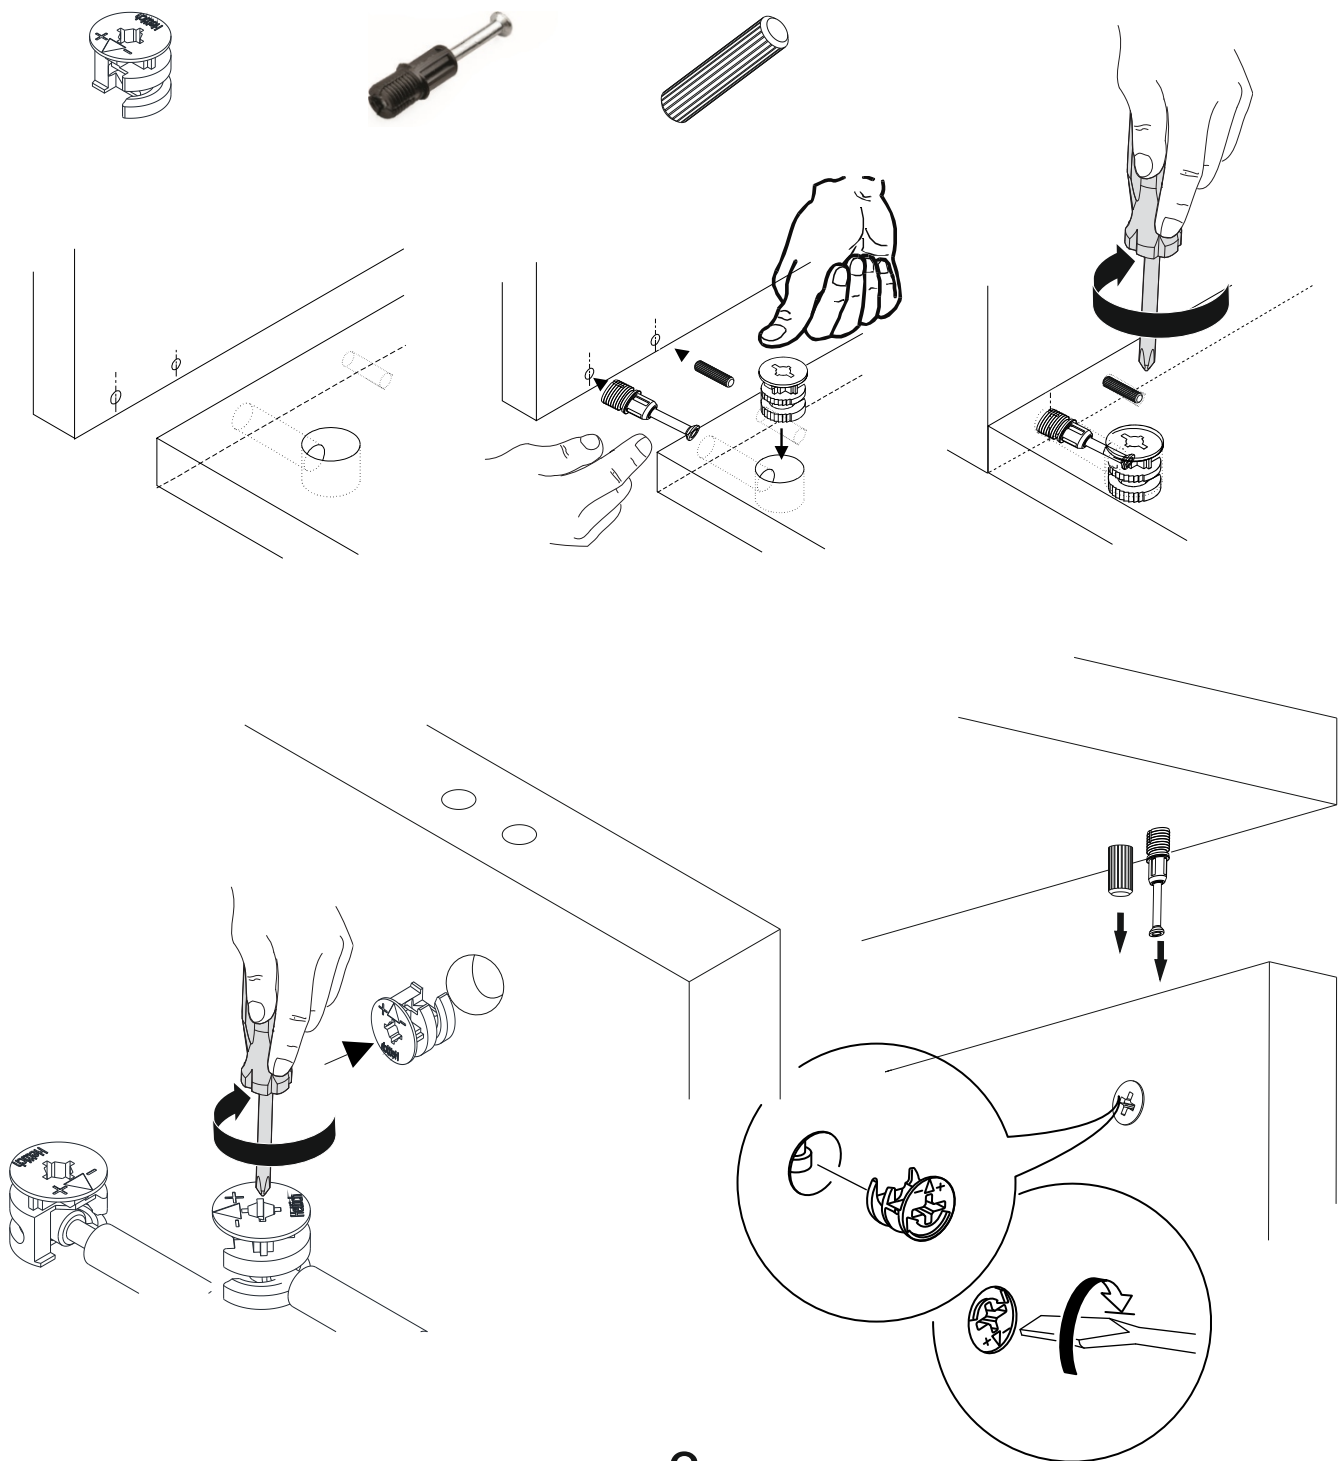

Dear Customer,

The product you bought was subjected to all sorts of tests and control before sending out to you. Even in this situation, sometimes happen that some component is damaged during the transportation. In such case please do not send the whole article back to us. Just request/order the damaged part. While requesting the required part, describe it exactly by looking to service card. Missing part will be sent to you as soon as possible. Before start assembling, please check the whole components and accessories according to the lists. After being sure that every part and accessory are okay and right, start assembling. Before start assembling, please clean all the components with a damp cloth. If you bought more than one product, to prevent confusion be sure that you completed the first product. Then start the other product's assembling. Never draw the products. While carrying, disassociate and lift the product and carry with minimum 2 people. For long distances carry the product with the package.

ATTENTION!!

Minifix is the main connection material used in dekorister products.
Before starting assembly, please check the drawings below...

The necessary tools (not included)

ACCESSORY LIST

A01  20x	A02  20x	A03  20x	A10  16x	A04  A 20x
A28  36x	A13  4x	A11  4x	D18  2x	D19  2x
			B20  8x	A29  16x