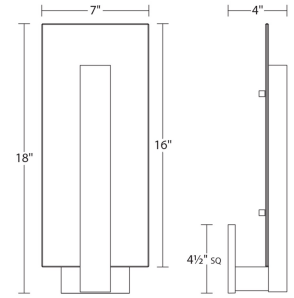

## Midtown LED Sconce Spec Sheet

SKU: 2725.98-WL    Learn more at:  
<https://sonnemanlight.com/midtown-led-sconce>

Description: The classic modern elegance of straightforward geometry sets a frosted glass rectangle against a crisp rectangular beam, radiating the glow of its LED illumination.

### Dimensions

Height:	18"
Width:	7"
Extends:	4"
Minimum Extension:	4"
Maximum Extension:	4"
Size:	Tall
Canopy/Backplate/Base Depth:	4.5
Canopy/Backplate/Base Height:	4.5

### Shipping

Carton 1 L x W x H:	19" X 10" X 6"
Carton 1 Gross Weight:	5 LBS
Fixture Weight:	4