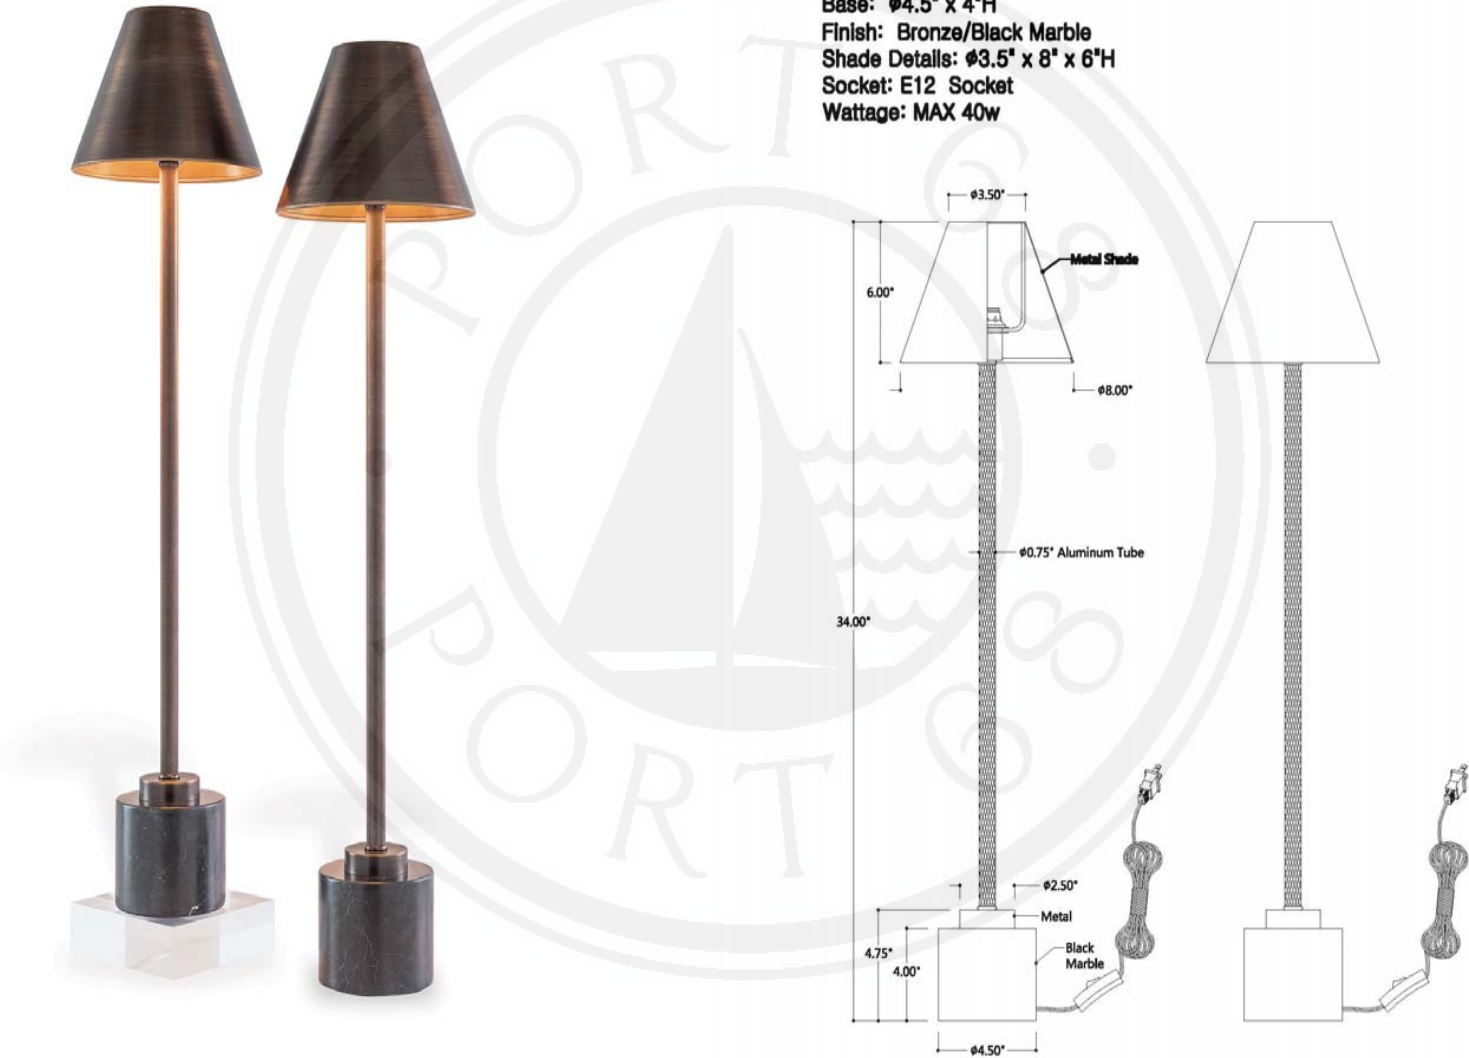

SPEC SHEET

PARLIAMENT BRONZE BUFFET LAMPS PAIR ITEM#: LPAM-408-02

Height: 34"
Width: 8"
Base: $\phi 4.5"$ x 4"H
Finish: Bronze/Black Marble
Shade Details: $\phi 3.5"$ x 8" x 6"H
Socket: E12 Socket
Wattage: MAX 40w