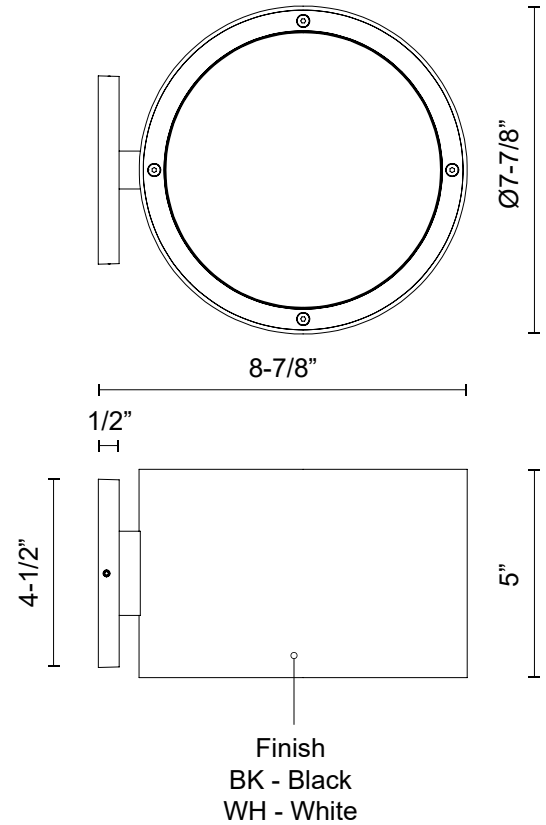

# LAMAR EW19418

WALL

PROJECT

EW19418-BK  
Black

EW19418-WH  
White

## SPECIFICATION DETAILS

\* For custom options, consult factory for details.

|                               |   |
|-------------------------------|---|
| <b>Fixture Dimensions</b>     | W7-7/8" x H5" x E8-7/8"                                 |
| <b>Light Source</b>           | LED with DC Driver                                      |
| <b>Wattage</b>                | 45W   |
| <b>Total Lumens</b>           | 3250lm  |
| <b>Delivered Lumens</b>       | BK-2850lm; WH-3106lm;                                   |
| <b>Voltage</b>                | 120V  |
| <b>Color Temperature</b>      | 3000K   |
| <b>CRI (Ra)</b>               | 90CRI   |
| <b>Optional Color Temps</b>   | 2700K - 5000K Available, Minimum Order Quantities Apply |
| <b>LED Rated Life</b>         | 50,000 hours  |
| <b>Dimming</b>                | 100% - 10%, TRIAC or ELV Dimmer (Not Included)          |
| <b>Diffuser Details</b>       | Frosted PC Diffuser                                     |
| <b>Location</b>               | Wet   |
| <b>Warranty</b>               | 5 Years   |
| <b>Illumination Direction</b> | Up and Down   |
| <b>Mounting Style</b>         | All Orientation; Wall;                                  |
| <b>Canopy Dimensions</b>      | W4-1/2" x H4-1/2" x E1/2"                               |

## DESCRIPTION

Extruded aluminum cylinders with cast retaining rings and mounts. Exterior surface mount or pendant with Frosted PC Diffuser. Up and down light. Custom options available.