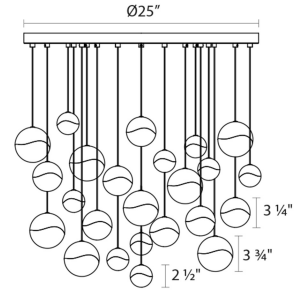

Project:

Grapes LED Pendant Spec Sheet

SKU: 2918.13-AST Learn more at:
<https://sonnemanlight.com/grapes-led-pendant>

Description: Grapes are luminous LED spheres in multiple sizes, arrayed in precise or random patterns, in clusters, or as single points of light. Seen from the middle or above, the crystal appears clear with a subtle luminance. Moving below, the crystal facets become increasingly apparent, refracting the light into a dazzling radiance.

Type #:

Dimensions

Height:	3.75"
Diameter:	27"
Canopy/Backplate/Base:	25"
Hanging Details:	10' Adjustable Cord
Shape:	Round Canopy
Size:	24-Light Assorted
Canopy/Backplate/Base Height:	0.5

Electrical Specs