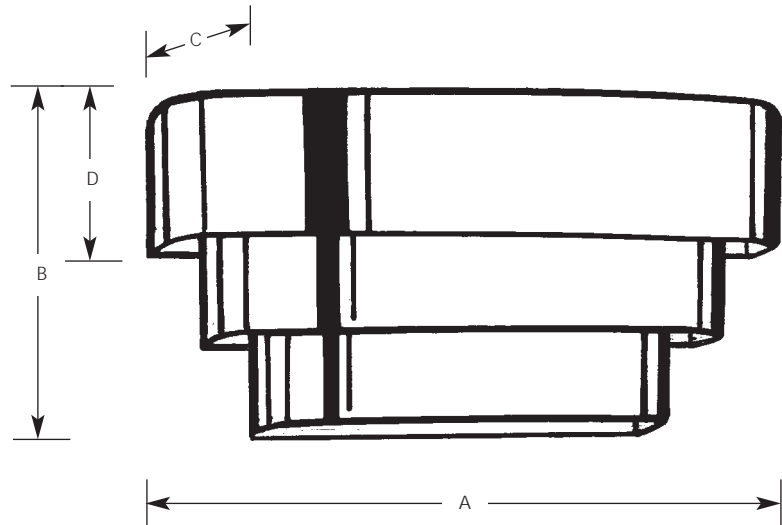

Type _____

Finish			Lamping	Dimensions (Inches)			
Polished Chrome	White	Black		A	B	C	D
			1(m) 100w	14	7	7	2-1/4

Specifications:

General

- Metal Tri-Band louvered complete sconce
- "polished chrome" has a polished brass center band
- This is a plated finish
- (White) and (Black) are painted finishes
- Direct-Indirect illumination

Mounting

- Horizontal wall mount
- Covers any recessed outlet box
- Wall plate is 4-1/2" x 5"
- Mounting strap included for mounting to outlet box

Electrical

- Ceramic medium based socket
- Pre-wired

Labeling