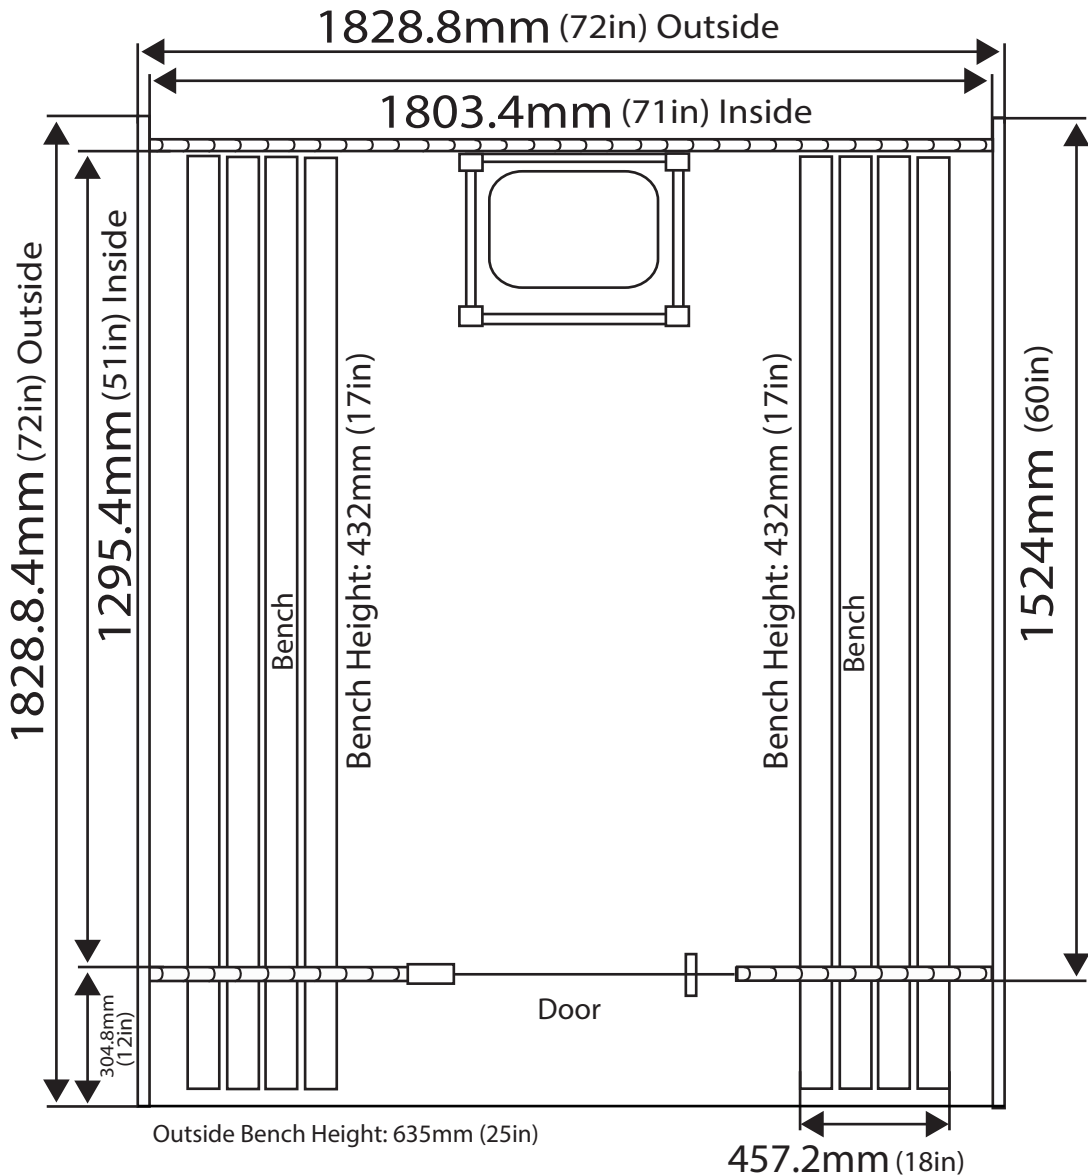

# Audra

5+1 Canopy Barrel Sauna 4 Person

Sauna Interior Height: 1829mm (72in)

Sauna Exterior Height: 1956mm (77in)

\*All dimensions are approximate