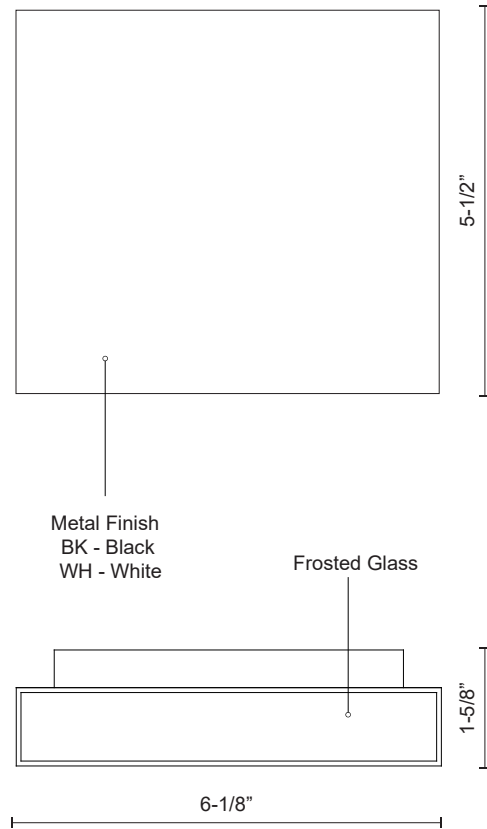

MICA AT6606

WALL

PROJECT

AT6606-WH
White

AT6606-BK
Black

SPECIFICATION DETAILS

* For custom options, consult factory for details.

Fixture Dimensions	W6-1/8" x H5-1/2" x E1-5/8"
Light Source	AC LED Module
Wattage	16W
Total Lumens	1200lm
Delivered Lumens	BK-771lm; WH-955lm;
Voltage	120V
Color Temperature	3000K
CRI (Ra)	90CRI
Optional Color Temps	2700K - 5000K Available, Minimum Order Quantities Apply
LED Rated Life	50,000 hours
Dimming	100% - 10%, ELV Dimmer (Not Included)
Glass Details	Frosted Glass
ADA Compliant	Yes
Compliance	ADA
Location	Wet
Warranty	5 Years
Illumination Direction	Up and Down
Mounting Style	All Orientation; Wall;

DESCRIPTION

This all-terior minimalist sleek cast-aluminum wall sconce is a beautiful addition to any indoor or outdoor application. Finished with a powder-coated white or black cast-aluminum. Premium frosted optical lenses which emits the light from the fixture evenly against the wall.

SPECIFICATION DETAILS

* For custom options, consult factory for details.

Fixture Dimensions	W6-1/8" x H5-1/2" x E1-5/8"
Light Source	AC LED Module
Wattage	16W
Total Lumens	1200lm
Delivered Lumens	BN-588lm*
Voltage	120V
Color Temperature	3000K
CRI (Ra)	90CRI
Optional Color Temps	2700K - 5000K Available, Minimum Order Quantities Apply
LED Rated Life	50,000 hours
Dimming	100% - 10%, ELV Dimmer (Not Included)
Glass Details	Frosted Glass
ADA Compliant	Yes
Compliance	ADA
Location	Wet
Warranty	5 Years
Illumination Direction	Up and Down
Mounting Style	All Orientation; Wall;

DESCRIPTION

This all-terior minimalist sleek cast-aluminum wall sconce is a beautiful addition to any indoor or outdoor application. Finished with a high-end brushed nickel cast-aluminum. Premium frosted optical lenses which emits the light from the fixture evenly against the wall.