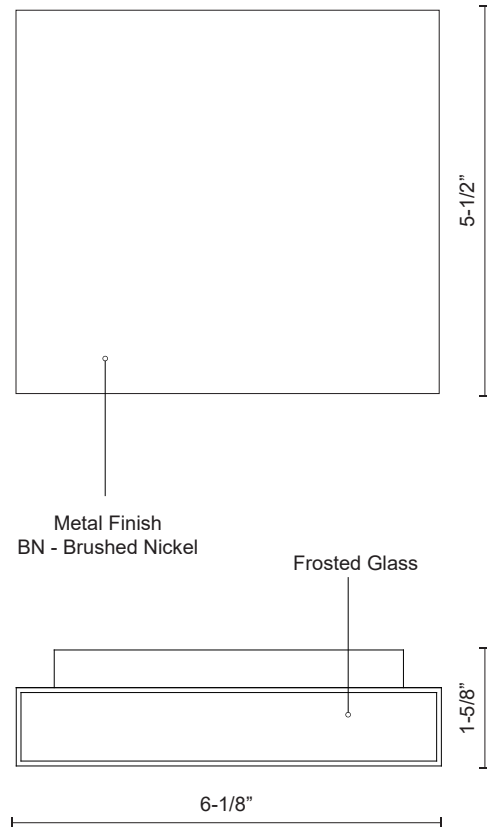

MICA AT6606

WALL

PROJECT

AT6606-WH
White

AT6606-BK
Black

SPECIFICATION DETAILS

* For custom options, consult factory for details.

Fixture Dimensions	W6-1/8" x H5-1/2" x E1-5/8"
Light Source	AC LED Module
Wattage	16W
Total Lumens	1200lm
Delivered Lumens	BK-771lm; WH-955lm;
Voltage	120V
Color Temperature	3000K
CRI (Ra)	90CRI
Optional Color Temps	2700K - 5000K Available, Minimum Order Quantities Apply
LED Rated Life	50,000 hours
Dimming	100% - 10%, ELV Dimmer (Not Included)
Glass Details	Frosted Glass
ADA Compliant	Yes
Compliance	ADA
Location	Wet
Warranty	5 Years
Illumination Direction	Up and Down
Mounting Style	All Orientation; Wall;

DESCRIPTION

This all-terior minimalist sleek cast-aluminum wall sconce is a beautiful addition to any indoor or outdoor application. Finished with a powder-coated white or black cast-aluminum. Premium frosted optical lenses which emits the light from the fixture evenly against the wall.

SPECIFICATION DETAILS

* For custom options, consult factory for details.

Fixture Dimensions	W6-1/8" x H5-1/2" x E1-5/8"
Light Source	AC LED Module
Wattage	16W
Total Lumens	1200lm
Delivered Lumens	BN-588lm*
Voltage	120V
Color Temperature	3000K
CRI (Ra)	90CRI
Optional Color Temps	2700K - 5000K Available, Minimum Order Quantities Apply
LED Rated Life	50,000 hours
Dimming	100% - 10%, ELV Dimmer (Not Included)
Glass Details	Frosted Glass
ADA Compliant	Yes
Compliance	ADA
Location	Wet
Warranty	5 Years
Illumination Direction	Up and Down
Mounting Style	All Orientation; Wall;

DESCRIPTION

This all-terior minimalist sleek cast-aluminum wall sconce is a beautiful addition to any indoor or outdoor application. Finished with a high-end brushed nickel cast-aluminum. Premium frosted optical lenses which emits the light from the fixture evenly against the wall.