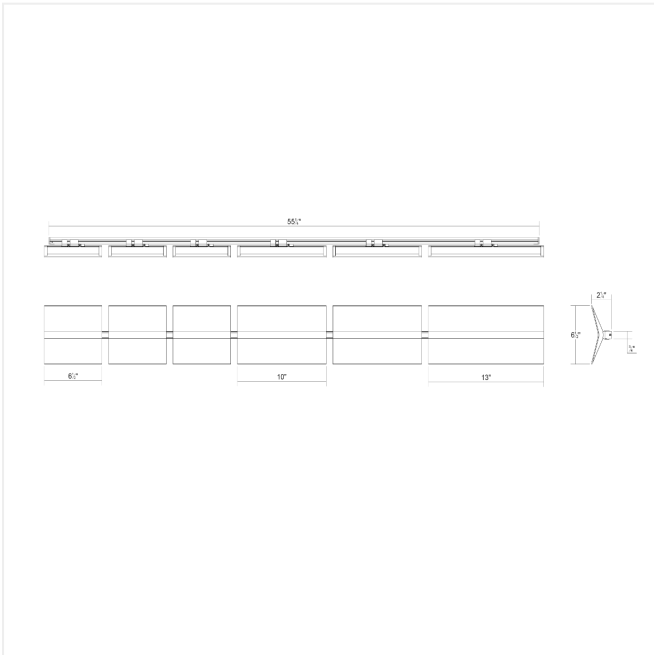

Project:

Turo 55" Rail Kit Spec Sheet

SKU: 3445.25

Turo elemental building blocks -- rail bars and modular adjustable LED sconce planes -- create sculptural vertical surface compositional unity with light and shadow. Each wall kit includes three small sconces, two medium sconces, and one large sconce. Turo is also available as a [single sconce](#) in multiple sizes in a satin white and satin black finish.

Turo gives a nod to Mid-century heritage with its minimal yet bold presence. Scaled for residential, hospitality and commercial settings for an enduring modern presence. Optional 4.5" outlet box cover available, which enables outlet box mounting of LED driver.

Learn more: <https://sonnemanlight.com/turo-wall-kit>

Type #:

Dimensions

Height:	6.5"
Length:	55.25"
Minimum Extension:	2.75"
Maximum Extension:	4"

Electrical Specs

Bulb(s) Included?:	Yes
Bulb 1 Type:	Integral LED
Bulb Quantity:	6
Input Voltage:	100-277VAC
Wattage:	41
Initial Lumens:	3440
Color Temperature:	3000K
CRI:	90
Power Supply Type:	Driver
Power Supply Quantity:	1
Power Supply Location:	Remote
Dimming Type:	TRIAC/ELV/0-10V