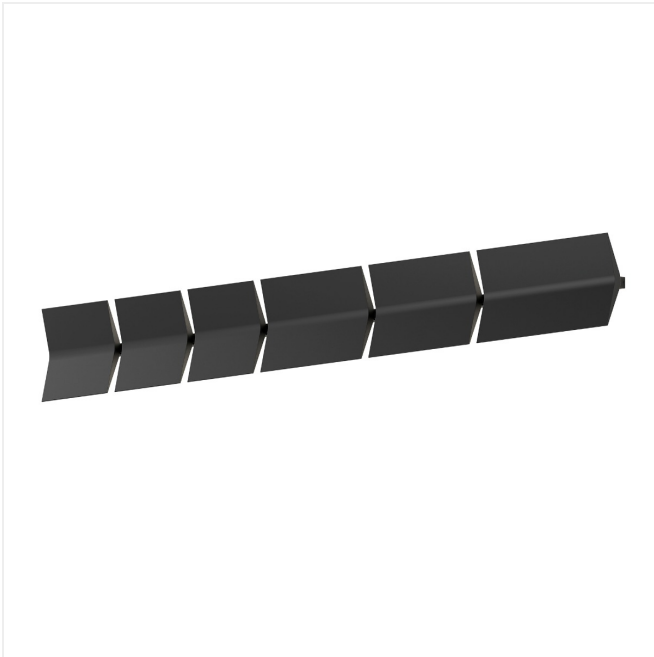

Project:

Turo 55" Rail Kit Spec Sheet

SKU: 3445.25

Turo elemental building blocks -- rail bars and modular adjustable LED sconce planes -- create sculptural vertical surface compositional unity with light and shadow. Each wall kit includes three small sconces, two medium sconces, and one large sconce. Turo is also available as a [single sconce](#) in multiple sizes in a satin white and satin black finish.

Turo gives a nod to Mid-century heritage with its minimal yet bold presence. Scaled for residential, hospitality and commercial settings for an enduring modern presence. Optional 4.5" outlet box cover available, which enables outlet box mounting of LED driver.

Learn more: <https://sonnemanlight.com/turo-wall-kit>

Type #:

Dimensions

Height:	6.5"
Length:	55.25"
Minimum Extension:	2.75"
Maximum Extension:	4"

Electrical Specs

Bulb(s) Included?:	Yes
Bulb 1 Type:	Integral LED
Bulb Quantity:	6
Input Voltage:	100-277VAC
Wattage:	41
Initial Lumens:	3440
Color Temperature:	3000K
CRI:	90
Power Supply Type:	Driver
Power Supply Quantity:	1
Power Supply Location:	Remote
Dimming Type:	TRIAC/ELV/0-10V