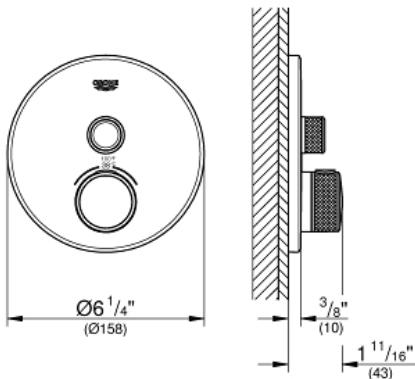

GROHTHERM SMARTCONTROL Single Function Thermostatic Trim with Control Module

MODEL # 29136000

Pure Freude
an Wasser

GROHE

Product Description:
GROHTHERM SMARTCONTROL
Single Function Thermostatic Trim with Control Module

Standard Specification:

- Final installation set for:
- Required rough-in-set sold separately (GROHE Rapido SmartBox 35 601 000)
- Metal wall escutcheon with **GROHE QuickFix** (covered escutcheon and shaft sealing, covered fixing), 6° angle adjustable
- 3/8" (10 mm) thin profile escutcheon
- **GROHE StarLight** chrome finish
- SmartControl push for ON-OFF, turn for volume adjustment from EcoJoy to Full Flow
- Includes various icons to customize push buttons
- **GROHE TurboStat** Compact cartridge with wax thermoelement
- **GROHE SafeStop** safety button at 100°F/38°C
- Built-in check valve with dirt strainer
- Maximum flow performance: 7.7gpm (29L/min) @ 43.5 psi (3 bar)
- Optional flow reducer for CALGreen compliance included

Applicable Codes & Standards:

- ASME A112.18.1/CSA B125.1

Color:

- 29136000 StarLight Chrome