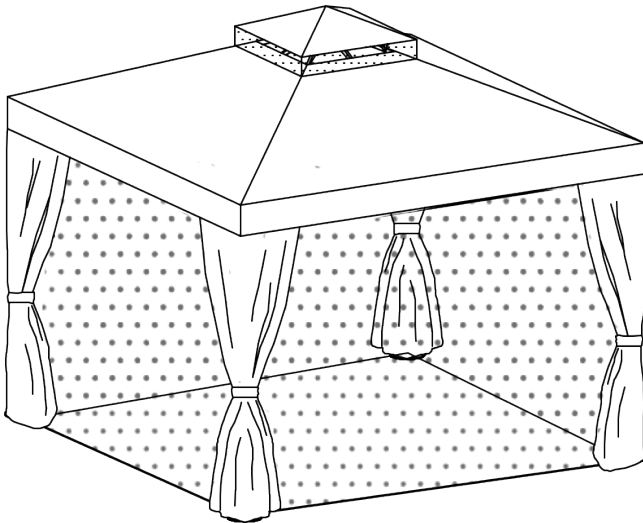

PURPLE LEAF 12'x12' HARDTOP GAZEBO WITH DOUBLE ROOF

ASSEMBLY MANUAL

PURPLE LEAF PRODUCTS

www.purpleleafgarden.com

©Copyright 2016-2021 Purple Leaf Inc. All Rights Reserved

Questions, problems, missing parts with this product?

2 adults or more are recommended to install your gazebo.

Do not discard any of the packaging until you have checked that you have all the parts and pack of fittings.

Check all bolts for tightness before use, and periodically check and tighten bolts ensure your gazebo works properly.