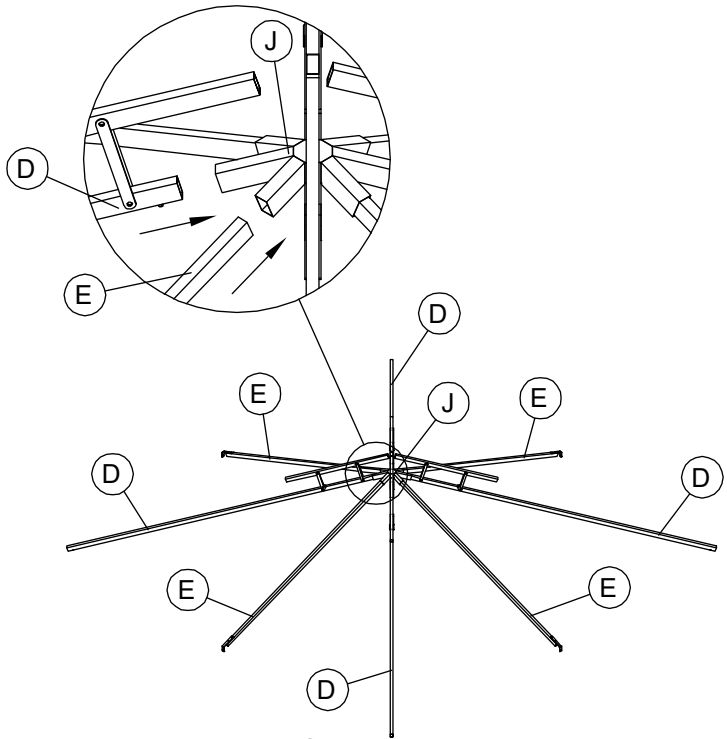

Some parts might have sharp edges/corners. Please follow basic safety precautions to reduce the risk of hurts.

*It is essential to place the gazebo on level ground and not less than **6 feet** from any obstruction such as fences, garages, the house, overhanging branches, laundry lines, or electrical wires.*

CHOKER HAZARD

THIS ITEM CONTAINS SMALL PARTS WHICH CAN BE SWALLOWED BY CHILDREN.

PLEASE KEEP IT AWAY FROM CHILDREN UNDER 3 YEARS OLD and PETS DURING INSTALLATION.

Parts list

 <p>A x 4PCS</p>		 <p>B x 4PCS</p>	
 <p>C x 4PCS</p>		 <p>D x 4PCS</p>	
 <p>E x 4PCS</p>		 <p>F x 4PCS</p>	 <p>G x 4PCS</p>
 <p>H x 4PCS</p>	 <p>I x 8PCS</p>	 <p>J x 1PC</p>	 <p>M6x12mm K x 80PCS</p>
 <p>M6x38mm L x 16PCS</p>	 <p>M x 8PCS</p>	 <p>N x 1PC</p>	 <p>O x 1PC</p>
 <p>P x 4PCS</p>	 <p>Q x 4PCS</p>	 <p>R x 98PCS</p>	

STEP 1

STEP 2

STEP 3

STEP 4

STEP 5

STEP 6

STEP 7

STEP 8