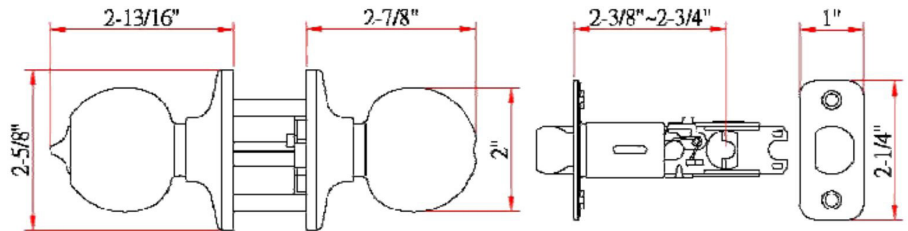

Ball 2-Way Adjustable Privacy Door Knob Oil Rubbed Bronze

SPECIFICATIONS

MATERIAL CONSTRUCTION:	Brass	KEYWAY:	N/A
LOCK FUNCTION:	Privacy	REMOVABLE CORE:	No
DEADBOLT FUNCTION:	N/A	LATCH FACEPLATE I:	Round Corner
EXTERIOR MAX PROJECTION:	2.81"	LATCH BACKSET:	Adj; 2-3/8" - 2-3/4"
INTERIOR MAX PROJECTION:	2.81"	LATCH TYPE:	2 Way (fixed faceplate)
KOB VS. LEVER:	Knob	LATCHBOLT THROW DISTANCE:	0.5"
KNOB DIMENSIONS:	2" H x 2" W x 2" D	# PINS IN CYLINDER:	N/A
LEVER LENGTH:	N/A	ANTI-BUMP PIN INSTALLED:	N/A
ROSE DIMENSIONS:	2.63" H x 2.63" W x 2.63" D	# KEYS INCLUDED:	N/A
ROSETTE / ESCUTCHEON SHAPE:	Round	SPINDLE TYPE:	Half-Moon
CROSS BORE:	2.13"	MOUNTING HARDWARE INCLUDED:	Yes
EDGE BORE:	1"	TOOLS NEEDED FOR INSTALLATION:	Phillips Screwdriver
HANDING:	Reversible	ASSEMBLED WEIGHT:	1.07 lbs.
REKEYABLE?:	No		