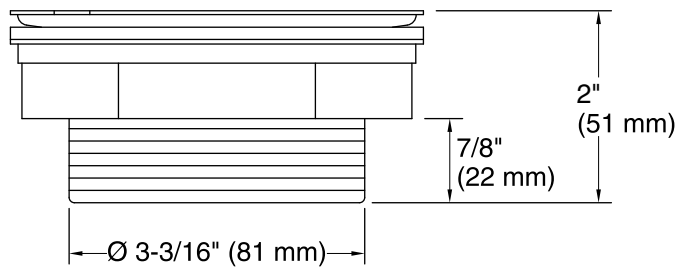

Installation

- For installation with shower receptors; not intended for tile or marble installations.
- For use with 2" metal or plastic pipe; includes 2" plastic pipe gasket/bushing.
- Includes installation plate.

Technical Information

All product dimensions are nominal.

Drain included: Yes

Notes

Install this product according to the installation instructions.