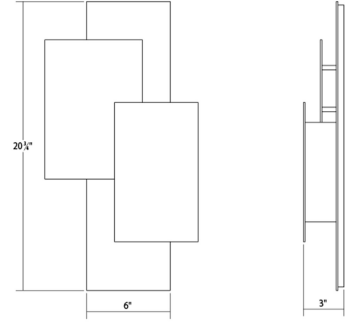

Project:

Offset Panels LED Sconce Spec Sheet

SKU: 7110.98-WL Learn more at:
<https://sonnemanlight.com/offset-panels-led-sconce>

Description: Shielded LED illumination reflects dramatically off the slightly hidden, offset surfaces of this layered panel composition, at home inside or out.

Type #:

Dimensions

Height:	20.75"
Width:	11"
Extends:	3"
Minimum Extension:	3"
Maximum Extension:	3"
Canopy/Backplate/Base Width:	5.5
Canopy/Backplate/Base Depth:	0.5
Canopy/Backplate/Base Height:	20.25

Installation

Installation:	Licensed electrician required
Installation Orientation:	Vertical

Shipping

Carton 1 L x W x H:	24" X 14" X 6"
Carton 1 Gross Weight:	9 LBS

Shade

Shade 1 Material:	Aluminum
Shade 2 Material:	Aluminum
Shade 3 Material:	Aluminum
Shade 3 Color:	Textured White