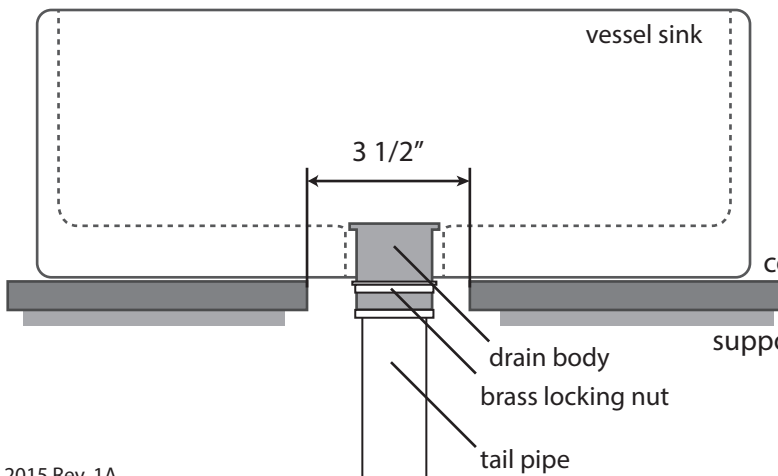

1 5/8" Pop up Drain

Overall Drain Height: 8 1/2" (with drain open) / 8" (with drain closed)

1 1/2" Pop up Drain

Overall Drain Height: 8" (with drain open) / 7 1/2" (with drain closed)

Vessel Sink / Drain Installation (non-overflow)

Vessel Sink / Drain Installation (overflow)

Important Information

- This is a general installation guideline, actual installation may vary. Consult a professional if necessary.
- This installation guide is subject to change without notice, please contact seller to request the most updated version of this installation guide.
- Product drawings in this installation guide is for illustration purpose only. Actual product may vary depends on model.
- Read and understand this installation guide completely.
- Observe all local plumbing and building codes.
- It is recommended that the installation of this product be performed by trained and experienced installers.