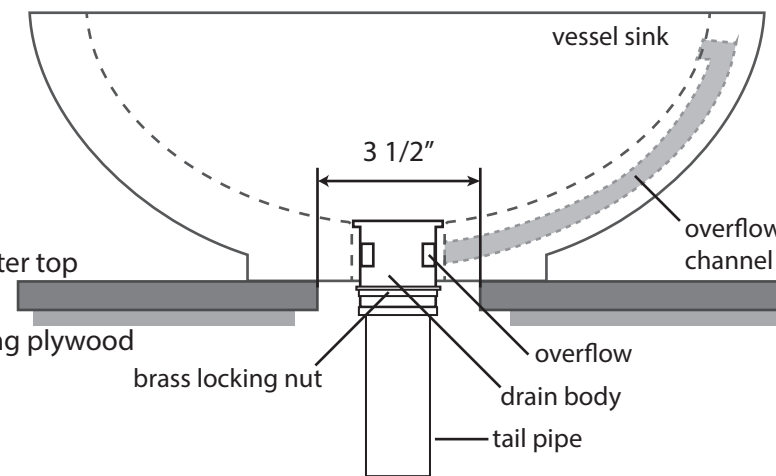

1 5/8" Pop up Drain

Overall Drain Height: 8 1/2" (with drain open) / 8" (with drain closed)

1 1/2" Pop up Drain

Overall Drain Height: 8" (with drain open) / 7 1/2" (with drain closed)

Vessel Sink / Drain Installation (non-overflow)

Vessel Sink / Drain Installation (overflow)

Important Information

- This is a general installation guideline, actual installation may vary. Consult a professional if necessary.
- This installation guide is subject to change without notice, please contact seller to request the most updated version of this installation guide.
- Product drawings in this installation guide is for illustration purpose only. Actual product may vary depends on model.
- Read and understand this installation guide completely.
- Observe all local plumbing and building codes.
- It is recommended that the installation of this product be performed by trained and experienced installers.