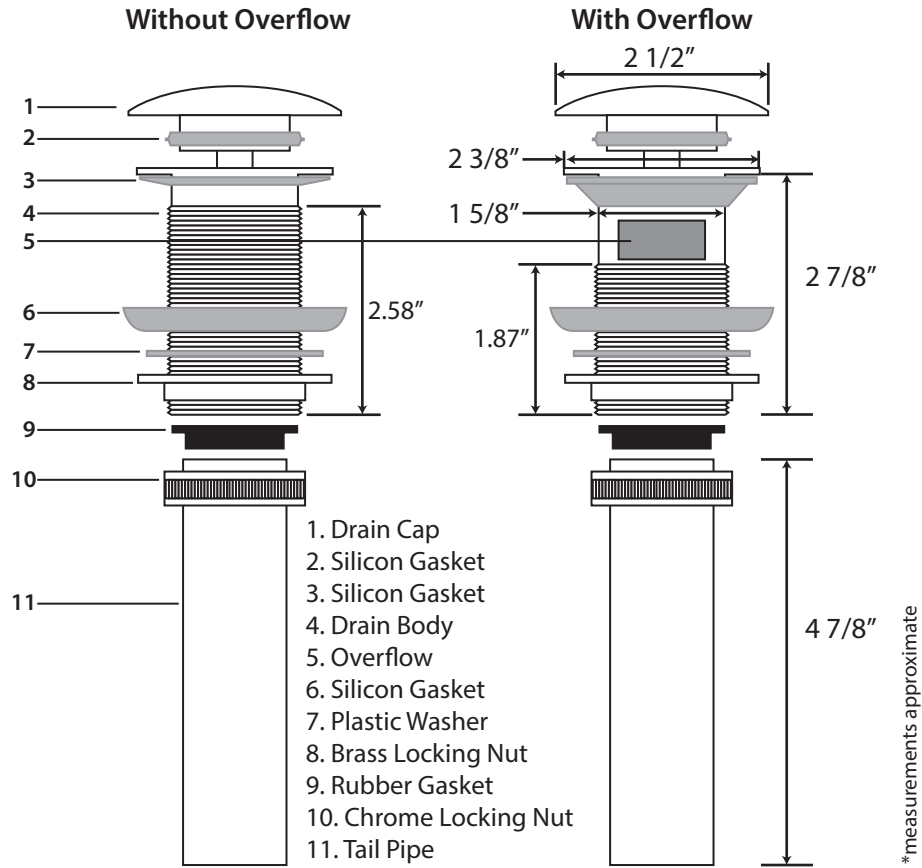

1 5/8" Pop up Drain

Overall Drain Height: 8 1/2" (with drain open) / 8" (with drain closed)

1 1/2" Pop up Drain

Overall Drain Height: 8" (with drain open) / 7 1/2" (with drain closed)

Vessel Sink / Drain Installation (non-overflow)

Vessel Sink / Drain Installation (overflow)

Important Information

- This is a general installation guideline, actual installation may vary. Consult a professional if necessary.
- This installation guide is subject to change without notice, please contact seller to request the most updated version of this installation guide.
- Product drawings in this installation guide is for illustration purpose only. Actual product may vary depends on model.
- Read and understand this installation guide completely.
- Observe all local plumbing and building codes.
- It is recommended that the installation of this product be performed by trained and experienced installers.