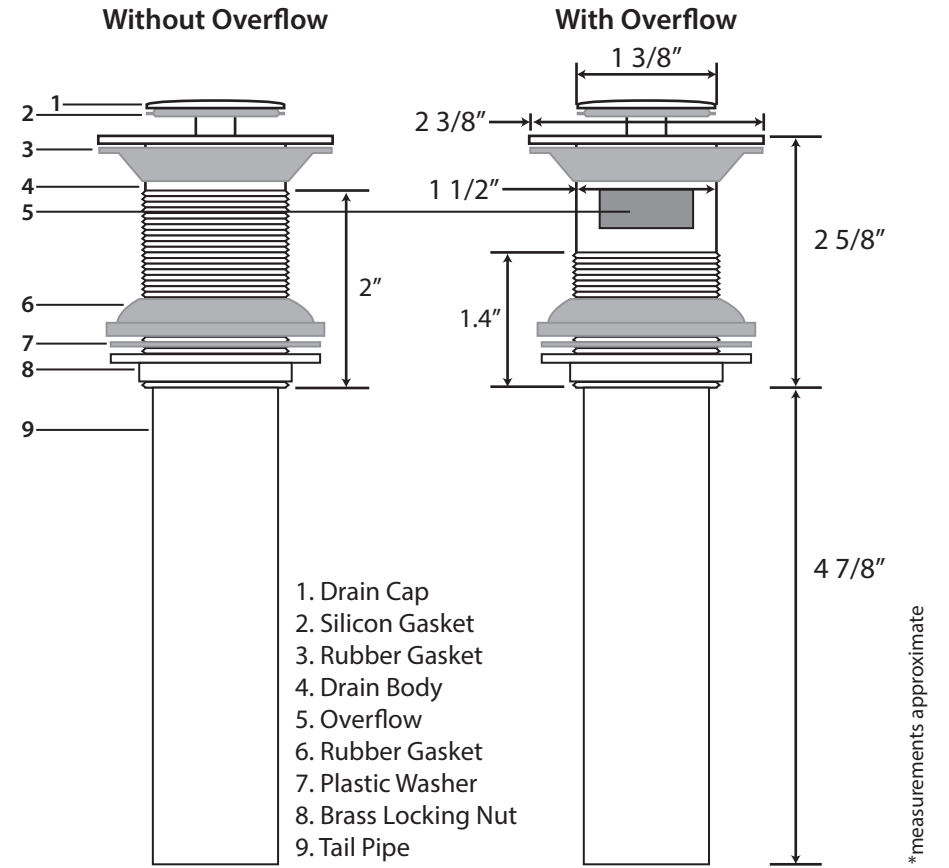

1 5/8" Pop up Drain

Overall Drain Height: 8 1/2" (with drain open) / 8" (with drain closed)

1 1/2" Pop up Drain

Overall Drain Height: 8" (with drain open) / 7 1/2" (with drain closed)

Vessel Sink / Drain Installation (non-overflow)

Vessel Sink / Drain Installation (overflow)

Important Information

- This is a general installation guideline, actual installation may vary. Consult a professional if necessary.
- This installation guide is subject to change without notice, please contact seller to request the most updated version of this installation guide.
- Product drawings in this installation guide is for illustration purpose only. Actual product may vary depends on model.
- Read and understand this installation guide completely.
- Observe all local plumbing and building codes.
- It is recommended that the installation of this product be performed by trained and experienced installers.