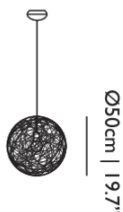

Dimensions

Ø50cm | 19.7"

Product

WIDTH 50cm | 19.7"

HEIGHT 50cm | 19.7"

DEPTH 50cm | 19.7"

DIAMETER 50cm | 19.7"

WEIGHT NETTO 1.2kg | 2.65lbs