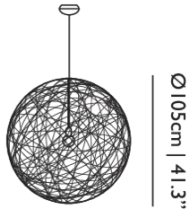

Product

WIDTH 105cm | 41.3"
HEIGHT 105cm | 41.3"
DEPTH 105cm | 41.3"
DIAMETER 105cm | 41.3"
WEIGHT NETTO 2.5kg | 5.51lbs

Packaging

WIDTH 110cm | 43.3"
HEIGHT 110cm | 43.3"
CUBAGE 1.33m³ | 47ft³
LENGTH 110cm | 43.3"
WEIGHT 13.5kg | 29.76lbs