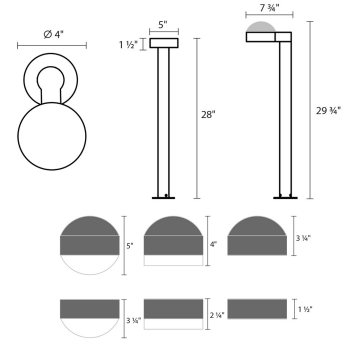

Project:

Spec Sheet

Dimensions

Height:	29.75"
Width:	5"
Length:	7.75"
Canopy/Backplate/Base:	4"
Size:	28"
Canopy/Backplate/Base Height:	0.25

Electrical Specs

Bulb(s) Included?:	Yes
Bulb 1 Type:	Integral LED
Bulb Quantity:	1
Input Voltage:	12VAC
Wattage:	10
Initial Lumens:	1040
Color Temperature:	3000K
CRI:	90
Power Supply Type:	Transformer
Power Supply Location:	Remote (Sold Separately)
Dimming Type:	Non-dimmable
Bulb Max Wattage:	10

Installation

Installation:	Licensed electrician required
---------------	-------------------------------

Shipping

Carton 1 L x W x H:	35" X 12" X 9"
Carton 1 Gross Weight:	9 LBS
Fixture Weight:	6

Shade

Lens Type:	Dome Cap and Plate Lens
Shade 1 Material:	Aluminum w/White Polycarbonate