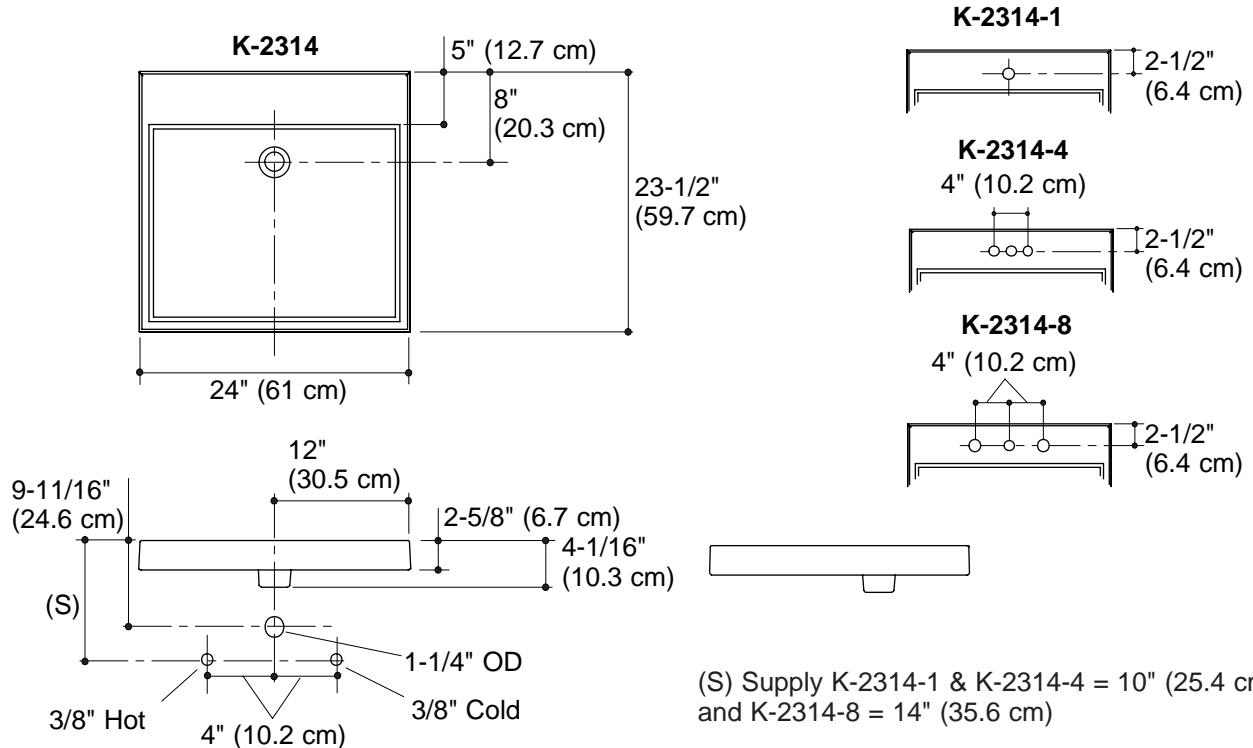

Refer to the Price Book for countertop and hand basin options.

Product Specification

The fireclay lavatory shall be 24" (61 cm) in length and 23-1/2" (59.7 cm) in width. Product shall be available with no faucet holes, single-hole, 4" (10.2 cm) centers, or 8" (20.3 cm) centers. Product shall be suitable for countertop or wall-mount installation. Product shall be without overflow. Product shall complement the Purist Suite. Product shall be Kohler Model K-2314-_____-_____.

PURIST®

Technical Information

Fixture*:		
Basin area	22" (55.9 cm) x 17-1/2" (44.5 cm)	
Water depth	1-3/4" (4.4 cm)	
Drain hole	1-3/4" (4.4 cm) D.	
Hole diameter:		
	Spout	Faucet
K-2314-1	1-3/8" (3.5 cm) D.	
K-2314-4	1-3/16" (3 cm) D.	1-3/16" (3 cm) D.
K-2314-8	1-3/16" (3 cm) D.	1-7/16" (3.7 cm) D.
* Approximate measurements for comparison only.		
Included component:		
Cut-out template	1014137-7	

Product Diagram