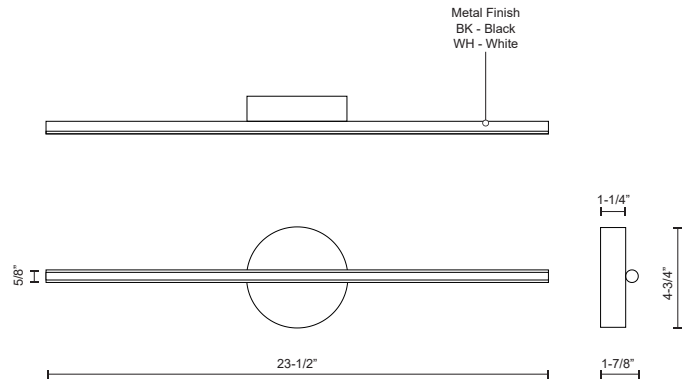

## DESCRIPTION

Extruded aluminum cylinder with welded capped ends. Circular wall mount. Finely textured powder-coat finish. Rounded opal silicon diffuser. Outward emitting light. Custom options available.

## SPECIFICATION DETAILS

\* For custom options, consult factory for details.

<b>Fixture Dimensions</b>	W23-1/2" x H4-3/4" x E1-7/8"
<b>Light Source</b>	LED with DC Driver
<b>Wattage</b>	14W
<b>Total Lumens</b>	1015lm
<b>Delivered Lumens</b>	BK-642lm; WH-785lm;
<b>Voltage</b>	120V
<b>Color Temperature</b>	3000K
<b>CRI (Ra)</b>	90CRI
<b>Optional Color Temps</b>	2700K - 5000K Available, Minimum Order Quantities Apply
<b>LED Rated Life</b>	50,000 hours
<b>Dimming</b>	100% - 10%, TRIAC or ELV Dimmer (Not Included)
<b>Diffuser Details</b>	White Acrylic Diffuser
<b>ADA Compliant</b>	Yes
<b>Compliance</b>	ADA
<b>Location</b>	Dry
<b>Warranty</b>	5 Years
<b>Illumination Direction</b>	Fontlight Illumination
<b>Mounting Style</b>	All Orientation; Wall;
<b>CEC Title 24 JA8</b>	Yes, JA8-19
<b>Canopy Dimensions</b>	D4-3/4" x E1-1/4"