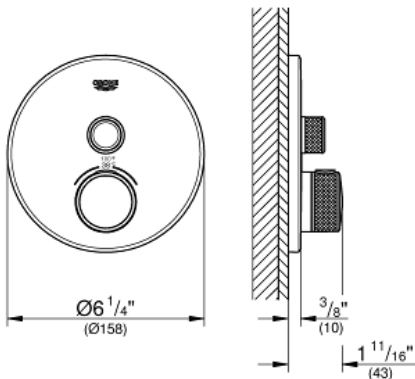

GROHTHERM SMARTCONTROL Single Function Thermostatic Trim with Control Module

MODEL # 29136EN0

Pure Freude
an Wasser

GROHE

Product Description:
GROHTHERM SMARTCONTROL
Single Function Thermostatic Trim with Control Module

Standard Specification:

- Required rough-in-set sold separately (GROHE Rapido SmartBox 35 601 000)
- Metal wall escutcheon with **GROHE QuickFix** (covered escutcheon and shaft sealing, covered fixing), 6° angle adjustable
- 3/8" (10 mm) thin profile escutcheon
- **GROHE StarLight** finish
- SmartControl push for ON-OFF, turn for volume adjustment from EcoJoy to Full Flow
- Includes various icons to customize push buttons
- **GROHE TurboStat** Compact cartridge with wax thermoelement
- **GROHE SafeStop** safety button at 100°F/38°C
- Built-in check valve with dirt strainer
- Maximum flow performance: 7.7gpm (29L/min) @ 43.5 psi (3 bar)
- Optional flow reducer for CALGreen compliance included

Applicable Codes & Standards:

- ASME A112.18.1/CSA B125.1

Color:

- 29136EN0 Brushed Nickel