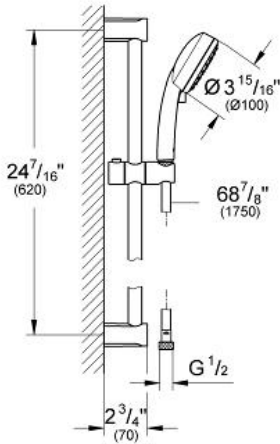

NEW TEMPESTA  
 COSMOPOLITAN 100  
 Shower Rail Set 2 Sprays  
 MODEL # 2757820E

Pure Freude  
 an Wasser

**Product Description:**  
 NEW TEMPESTA COSMOPOLITAN 100  
 Shower Rail Set 2 Sprays

**Standard Specification:**

- Consisting of:
- Hand shower New Tempesta Cosmopolitan 100 (27 571 20E)
- 24" shower bar (27 521)
- RelaxaFlex 69" plastic shower hose (28 154)
- GROHE EcoJoy 1.5 gpm (5.7 l/min) flow restrictor
- GROHE DreamSpray perfect spray pattern
- GROHE StarLight chrome finish
- SpeedClean® anti-lime system
- Inner WaterGuide for a longer life
- Min. recommended pressure: 15 psi