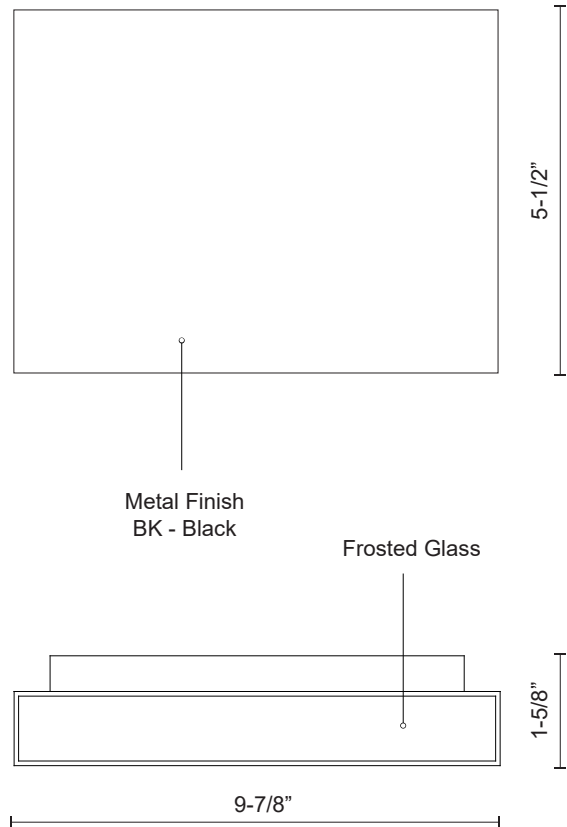

MICA AT6610

WALL

PROJECT

AT6610-BK
Black

SPECIFICATION DETAILS

* For custom options, consult factory for details.

Fixture Dimensions	W9-7/8" x H5-1/2" x E1-5/8"
Light Source	AC LED Module
Wattage	21W
Total Lumens	1600lm
Delivered Lumens	BK-1103lm
Voltage	120V
Color Temperature	3000K
CRI (Ra)	90CRI
Optional Color Temps	2700K - 5000K Available, Minimum Order Quantities Apply
LED Rated Life	50,000 hours
Dimming	100% - 10%, ELV Dimmer (Not Included)
Glass Details	Frosted Glass
ADA Compliant	Yes
Compliance	ADA
Location	Wet
Warranty	5 Years
Illumination Direction	Up and Down
Mounting Style	All Orientation; Wall;
CEC Title 24 JA8	Yes, JA8-19

DESCRIPTION

This all-terior minimalist sleek cast-aluminum wall sconce is a beautiful addition to any indoor or outdoor application. Finished with a powder-coated black cast-aluminum. Premium frosted optical lenses which emits the light from the fixture evenly against the wall.

AT6610-BN
Brushed Nickel

SPECIFICATION DETAILS

* For custom options, consult factory for details.

Fixture Dimensions	W9-7/8" x H5-1/2" x E1-5/8"
Light Source	AC LED Module
Wattage	21W
Total Lumens	1600lm
Delivered Lumens	BN-770lm*; WH-888lm*
Voltage	120V
Color Temperature	3000K
CRI (Ra)	90CRI
Optional Color Temps	2700K - 5000K Available, Minimum Order Quantities Apply
LED Rated Life	50,000 hours
Dimming	100% - 10%, ELV Dimmer (Not Included)
Glass Details	Frosted Glass
ADA Compliant	Yes
Compliance	ADA
Location	Wet
Warranty	5 Years
Illumination Direction	Up and Down
Mounting Style	All Orientation; Wall;
CEC Title 24 JA8	Yes, JA8-19

DESCRIPTION

This all-terior minimalist sleek cast-aluminum wall sconce is a beautiful addition to any indoor or outdoor application. Finished with a high-end brushed nickel or powder-coated white cast-aluminum. Premium frosted optical lenses which emits the light from the fixture evenly against the wall.