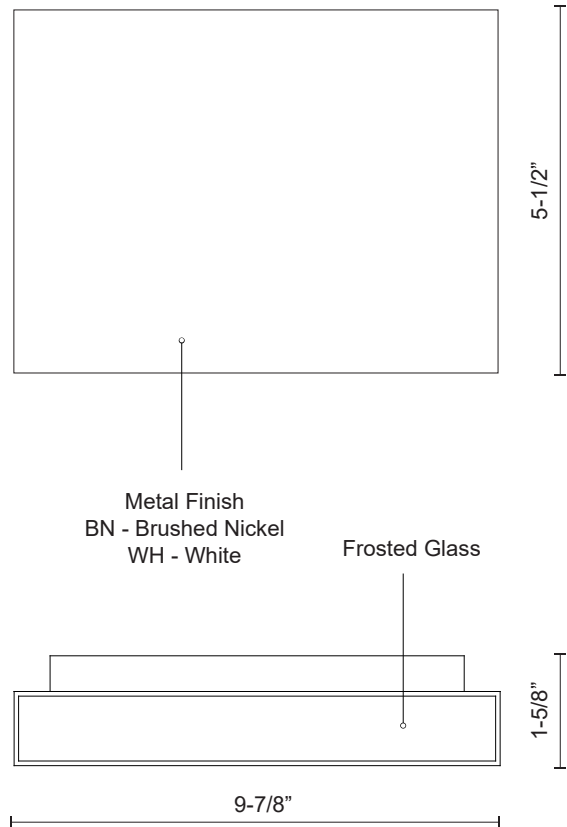

MICA AT6610

WALL

PROJECT

AT6610-BK
Black

SPECIFICATION DETAILS

* For custom options, consult factory for details.

Fixture Dimensions	W9-7/8" x H5-1/2" x E1-5/8"
Light Source	AC LED Module
Wattage	21W
Total Lumens	1600lm
Delivered Lumens	BK-1103lm
Voltage	120V
Color Temperature	3000K
CRI (Ra)	90CRI
Optional Color Temps	2700K - 5000K Available, Minimum Order Quantities Apply
LED Rated Life	50,000 hours
Dimming	100% - 10%, ELV Dimmer (Not Included)
Glass Details	Frosted Glass
ADA Compliant	Yes
Compliance	ADA
Location	Wet
Warranty	5 Years
Illumination Direction	Up and Down
Mounting Style	All Orientation; Wall;
CEC Title 24 JA8	Yes, JA8-19

DESCRIPTION

This all-terior minimalist sleek cast-aluminum wall sconce is a beautiful addition to any indoor or outdoor application. Finished with a powder-coated black cast-aluminum. Premium frosted optical lenses which emits the light from the fixture evenly against the wall.

AT6610-BN
Brushed Nickel

SPECIFICATION DETAILS

* For custom options, consult factory for details.

Fixture Dimensions	W9-7/8" x H5-1/2" x E1-5/8"
Light Source	AC LED Module
Wattage	21W
Total Lumens	1600lm
Delivered Lumens	BN-770lm*; WH-888lm*
Voltage	120V
Color Temperature	3000K
CRI (Ra)	90CRI
Optional Color Temps	2700K - 5000K Available, Minimum Order Quantities Apply
LED Rated Life	50,000 hours
Dimming	100% - 10%, ELV Dimmer (Not Included)
Glass Details	Frosted Glass
ADA Compliant	Yes
Compliance	ADA
Location	Wet
Warranty	5 Years
Illumination Direction	Up and Down
Mounting Style	All Orientation; Wall;
CEC Title 24 JA8	Yes, JA8-19

DESCRIPTION

This all-terior minimalist sleek cast-aluminum wall sconce is a beautiful addition to any indoor or outdoor application. Finished with a high-end brushed nickel or powder-coated white cast-aluminum. Premium frosted optical lenses which emits the light from the fixture evenly against the wall.