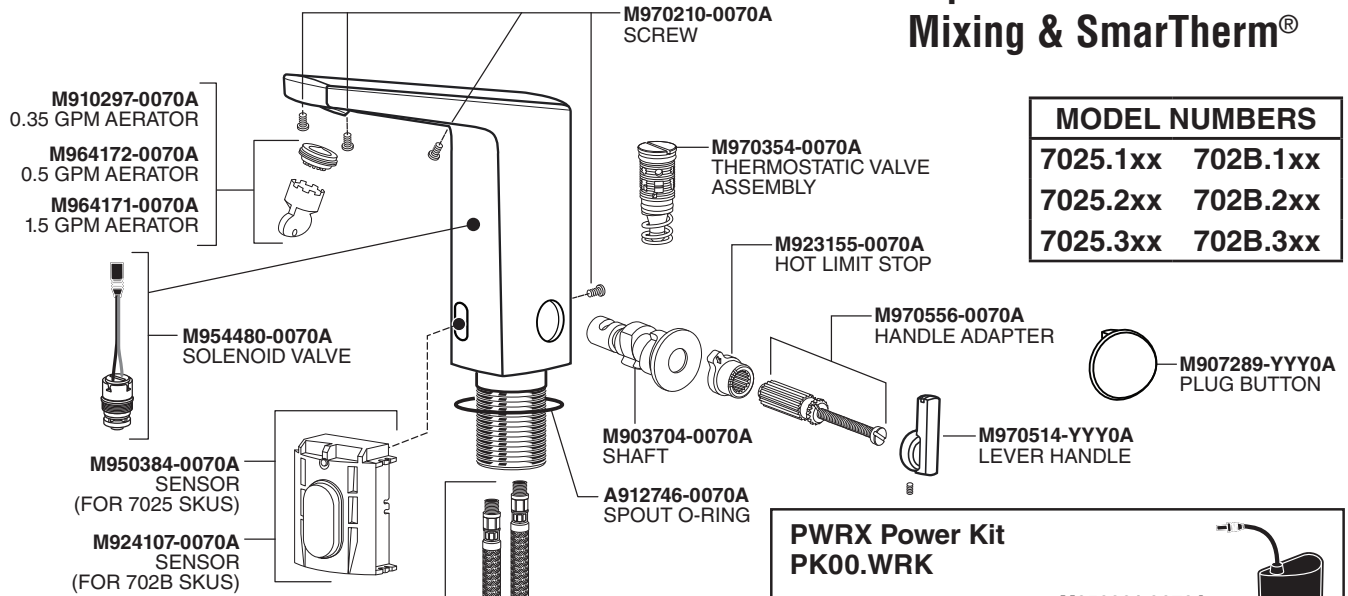

American Standard

Paradigm Integrated Faucet with Optional Above-Deck Mixing & SmarTherm®

MODEL NUMBERS	
7025.1xx	702B.1xx
7025.2xx	702B.2xx
7025.3xx	702B.3xx

PWRX Power Kit PK00.WRK

M950361-0070A
PWRX BATTERY PACK
M950360-0070A
CONNECTOR
LOCKING
DEVICE
M964455-0070A
BRACKET