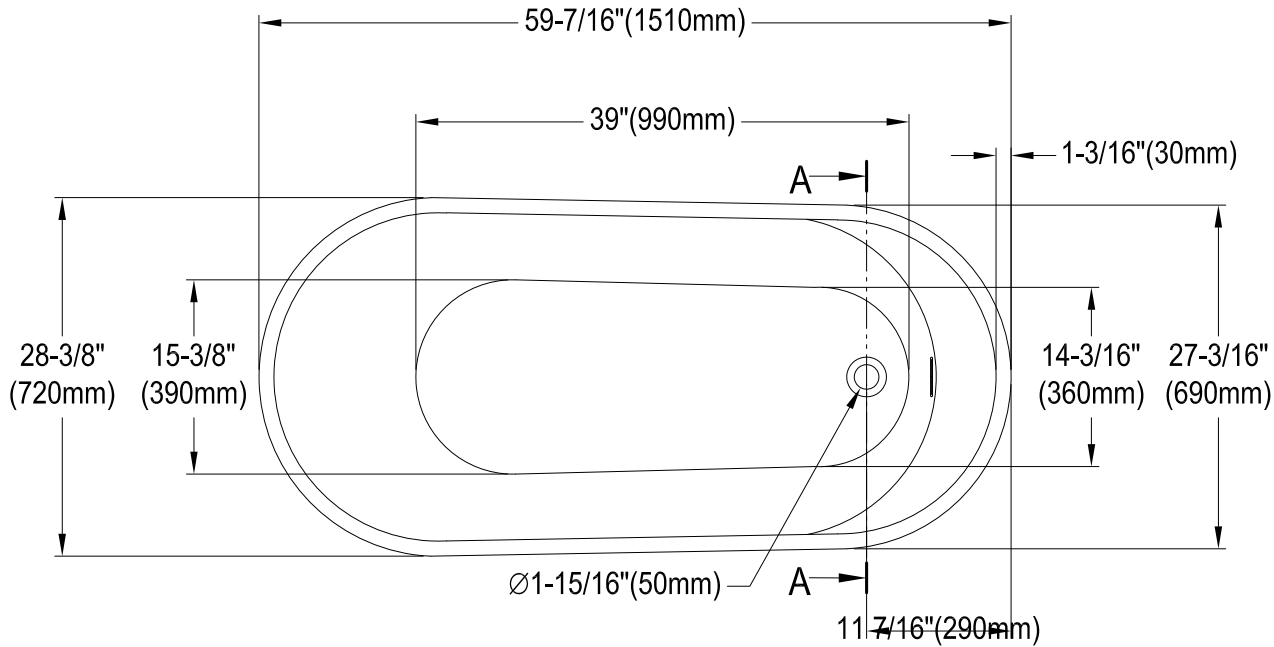

# VTRS592826

59" Freestanding Acrylic Tub With Drain

M14 x 120 (2 pcs)  
M14 x 100 (3 pcs)

Section A-A