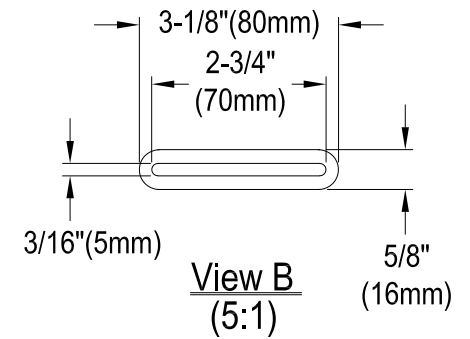

# VTRS592826

59" Freestanding Acrylic Tub With Drain

M14 x 120 (2 pcs)  
M14 x 100 (3 pcs)

Section A-A