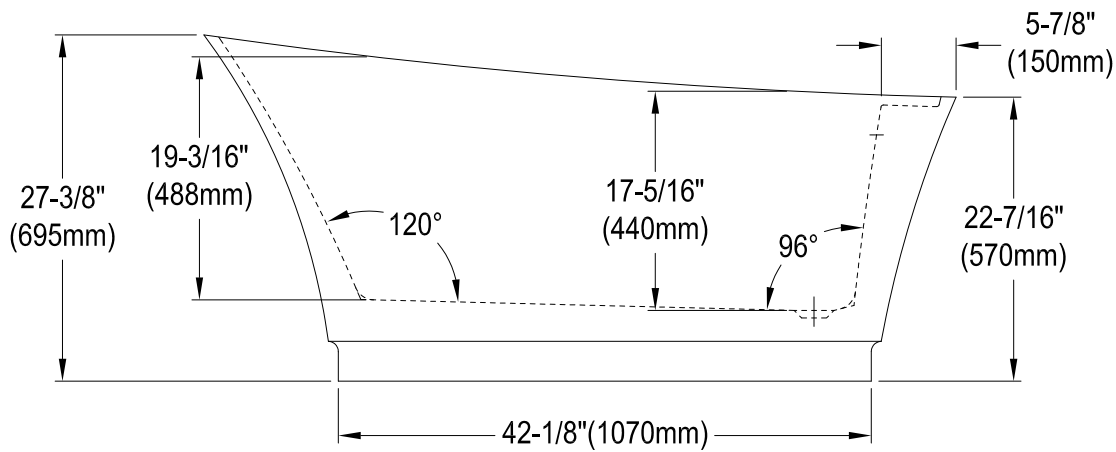

# VTRS592826

59" Freestanding Acrylic Tub With Drain

M14 x 120 (2 pcs)  
M14 x 100 (3 pcs)

Section A-A