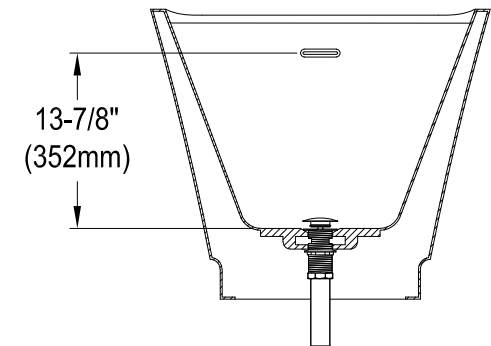

# VTRS592826

59" Freestanding Acrylic Tub With Drain

M14 x 120 (2 pcs)  
M14 x 100 (3 pcs)

Section A-A