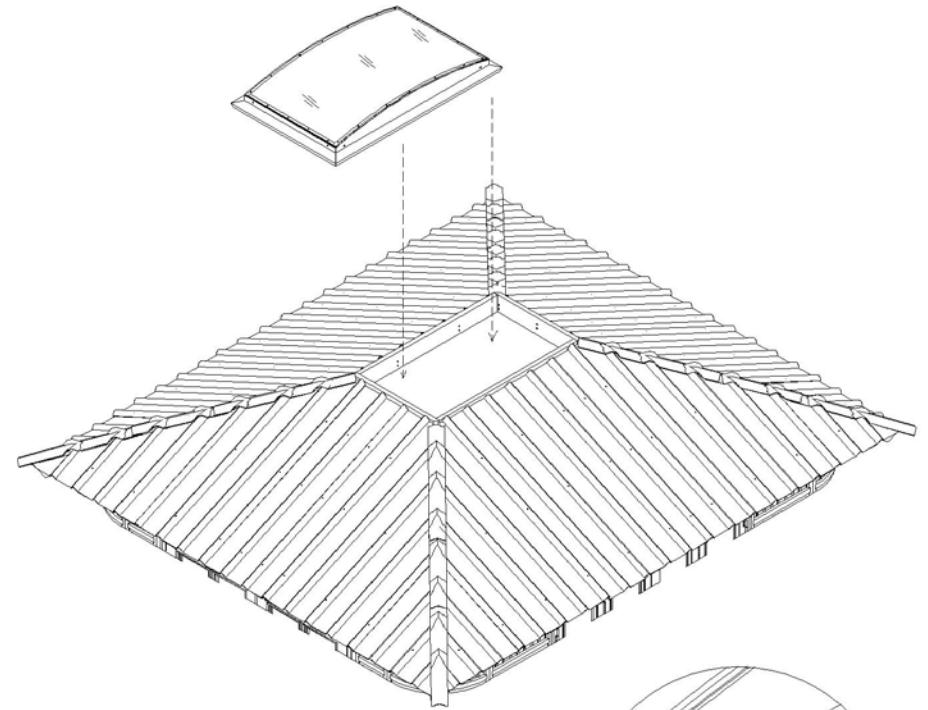

#19

#20

#21

#22

ASSEMBLY INSTRUCTION FOR 12'X14' ULTRAWOOD GAZEBO

#23

#25

#24

ASSEMBLY INSTRUCTION FOR 12' X 14' ULTRAWOOD GAZEBO

#23

Install shims for smooth operation.

STEP 1:
Door Lock Installation.

Remove door lock handle by pressing the knob in the gap for installation.

STEP 2:
Remove door lock cover ring and inner lock ring.