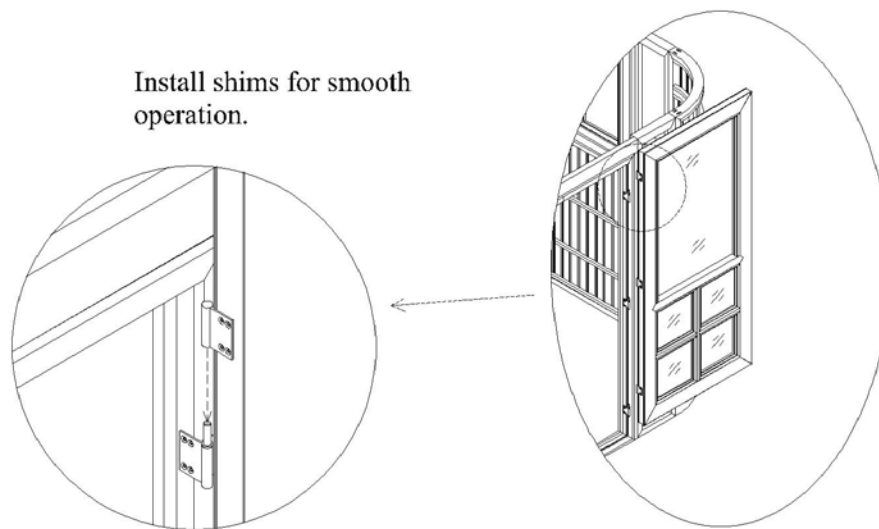

#19

#20

#21

#22

ASSEMBLY INSTRUCTION FOR 12'X14' ULTRAWOOD GAZEBO

#23

#25

#24

ASSEMBLY INSTRUCTION FOR 12' X 14' ULTRAWOOD GAZEBO

#23

Install shims for smooth operation.

STEP 1:
Door Lock Installation.

Remove door lock handle by pressing the knob in the gap for installation.

STEP 2:
Remove door lock cover ring and inner lock ring.