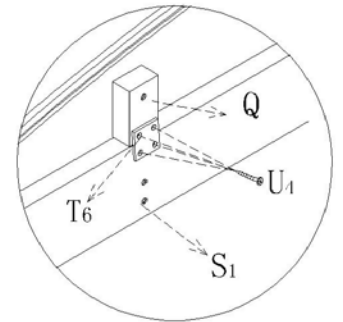

ASSEMBLY INSTRUCTION FOR 12' X 14' ULTRAWOOD GAZEBO

#23

Install shims for smooth operation.

STEP 1:
Door Lock Installation.

Remove door lock handle by pressing the knob in the gap for installation.

STEP 2:
Remove door lock cover ring and inner lock ring.