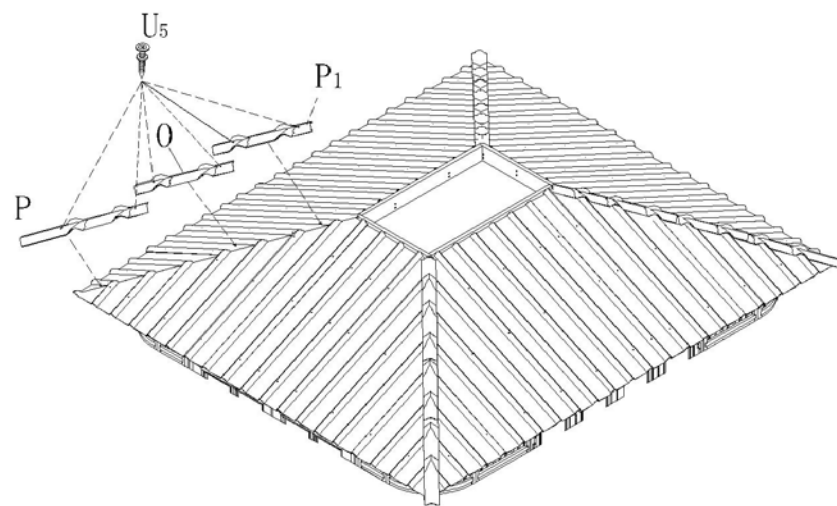

#19

#20

#21

#22

ASSEMBLY INSTRUCTION FOR 12'X14' ULTRAWOOD GAZEBO

#23

#25

#24

ASSEMBLY INSTRUCTION FOR 12' X 14' ULTRAWOOD GAZEBO

#23

Install shims for smooth operation.

STEP 1:
Door Lock Installation.

Remove door lock handle by pressing the knob in the gap for installation.

STEP 2:
Remove door lock cover ring and inner lock ring.