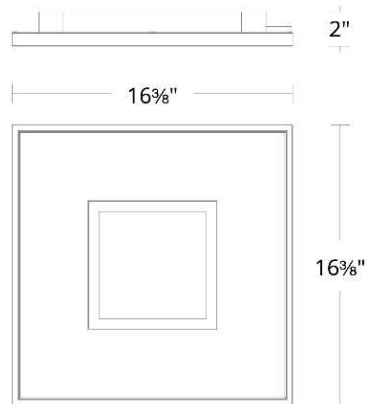

WAC LIGHTING

Pinpoint

Flush Mount 4CCT

Fixture Type: _____

Catalog Number: _____

Project: _____

Location: _____

Model & Size	Color Temp	Finish	LED Watts	LED Lumens	Delivered Lumens
FM-37415 15"	2700K	BK Black	38 W	1799	1135
	3000K		38 W	1799	1135
	3500K		38 W	1799	1135
	4000K		38 W	1799	1135

Example: **FM-37415-40-BK**

For custom requests please contact customs@wacighting.com

DESCRIPTION

Showcasing two platforms within one luminaire, this flush mount combines soft ambiance with powerful LEDs to create a dazzling aesthetic. Crafted from metal with silver leaf detailing, this geometric design provides a uniquely diffused illumination and style to any space.

FEATURES

- Silver leaf detailing
- Built in color temperature adjustability. Switch from 2700K/3000K/3500K/4000K
- Driver concealed within the canopy

SPECIFICATIONS

Color Temp:	3500K,3000K,4000K,2700K
Input:	120-277V,50/60Hz
CRI:	90
Dimming:	ELV: 100-10% ,TRIAC: 100-5%
Rated Life:	50000 Hours
Mounting:	Can be mounted on ceiling or wall in all orientations
Standards:	ETL, cETL, Title 24 JA8 Compliant Damp Location Listed
Construction:	Metal body with silicon diffuser

FINISHES:

LINE DRAWING:

FM-37415