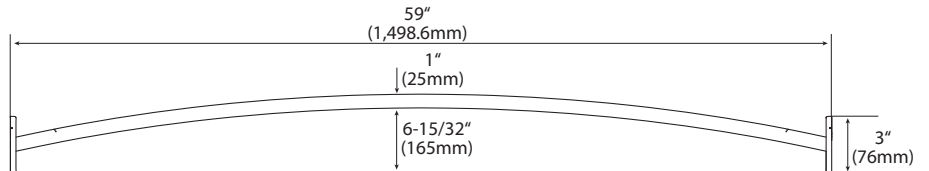

Technical Specification

Low-Profile Curved Shower Rod

CSR2167

Stock Numbers:

- CSR2167CH - Low-Profile Curved Shower Rod**
Chrome Finish

- CSR2167BN - Low-Profile Curved Shower Rod**
Brushed Nickel Finish

- CSR2167BL - Low-Profile Curved Shower Rod**
Matte Black Finish

Dimensions:

Materials:

Curved Shower Rods are made of .028 (22 gauge) seamless type 430 stainless steel. **Flanges** are stamped from type 304 stainless steel.

Stock Number: _____ CSR2167
Low-Profile Curved Shower Rod