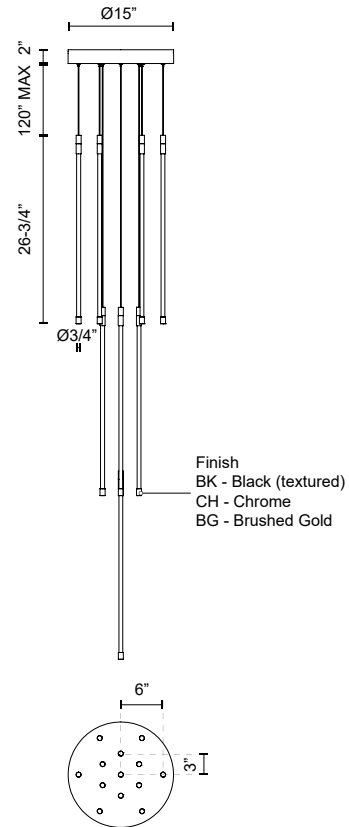

MP75127-BK
Black

MP75127-CH
Chrome

MP75127-BG
Brushed Gold

SPECIFICATION DETAILS

* For custom options, consult factory for details.

Fixture Dimensions	D12-3/4" x H26-3/4"
Light Source	LED with DC Driver
Wattage	120W
Total Lumens	13650lm
Delivered Lumens	11710lm
Voltage	120V
Color Temperature	2700K
CRI (Ra)	90CRI
LED Rated Life	50,000 hours
Dimming	100% - 10%, TRIAC or ELV Dimmer (Not Included)
Glass Details	Clear Glass
Adjustable	Yes
Wire Length	120" Max
Wire Type	Color Matching Coaxial Wire
Minimum Hang Height	30"
Location	Dry
Warranty	5 Years
Canopy Dimensions	D15" x H2"