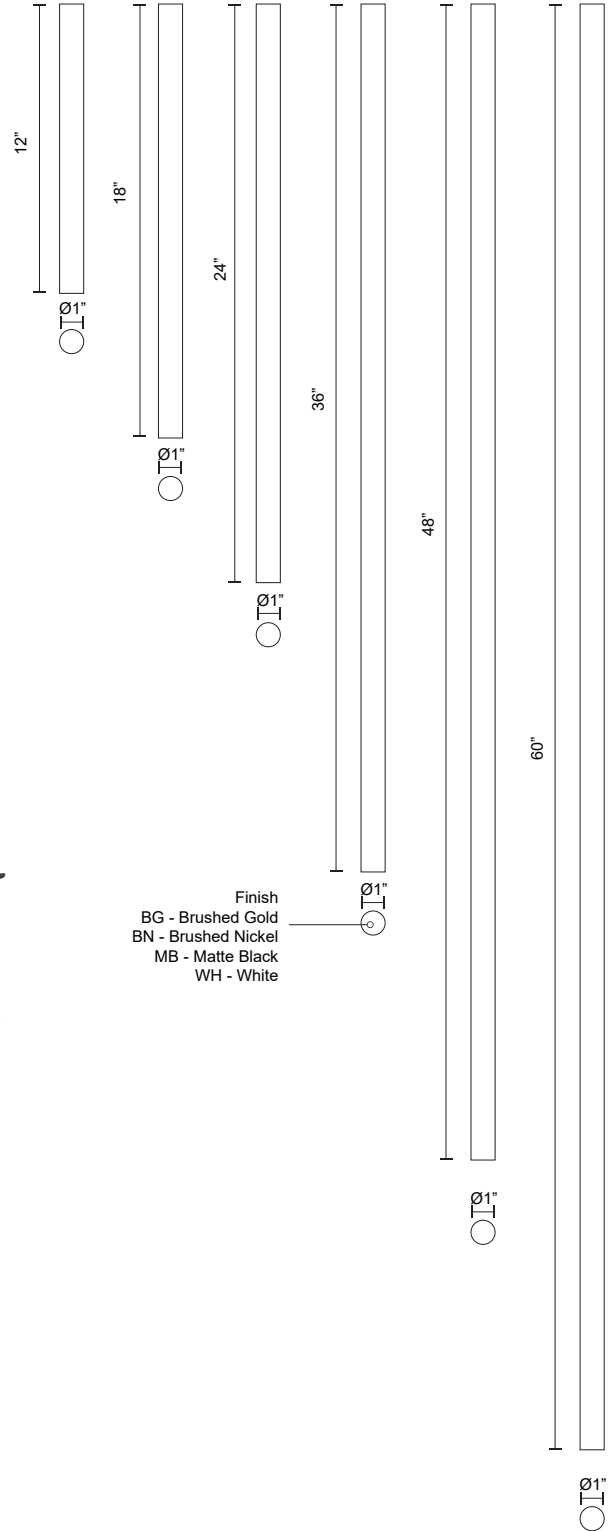

CORONADO CF90955

FANS

PROJECT

CF90955-MB
Matte Black

CF90955-WH
White

SPECIFICATION DETAILS

Fixture Dimensions	D55-5/8" x H15-1/4"
Light Source	LED
Max Wattage	Total 54W Max [18W LED + Max 36W Motor]
Total Lumens	1900lm
Delivered Lumens	980lm
Voltage	120V
Color Temperature	3000K
CRI (Ra)	90CRI
LED Rated Life	50,000 hours
Dimming	Remote/Smart Control/Dimming
Diffuser Details	Frosted Polymeric Lens
Rod Length	6" (for different rod length, contact factory)
Sloped Ceiling Adaptable	Yes, Up to 18 Degrees
Location	Damp
Illumination Direction	Down
Canopy Dimensions	D5-7/8" x H2-7/8"
Paint Finish	MB01; WH01;
Minimum Distance to Floor	84"
Ceiling to Blade Distance	10-3/4" Minimal
Blade	4 Blades @ 36 Degree Pitch
Control	Remote + Smart Control
Fan RPM	6 Speed (Reversible), 50-130rpm
CFM	6662 Max
Airflow Efficiency (CFM/WATT)	207 Max
Estimated Yearly Energy Cost (\$)	6
Material	Steel + ABS Blades

SPECIFICATION DETAILS

Downrod Dimensions	<ul style="list-style-type: none"> • D1" x H12" • D1" x H18" • D1" x H24" • D1" x H36" • D1" x H48" • D1" x H60"
Location	Damp; Wet (Only CF92952)

SUGGESTED FAN SELECTION TO WORK WITH DOWNROD