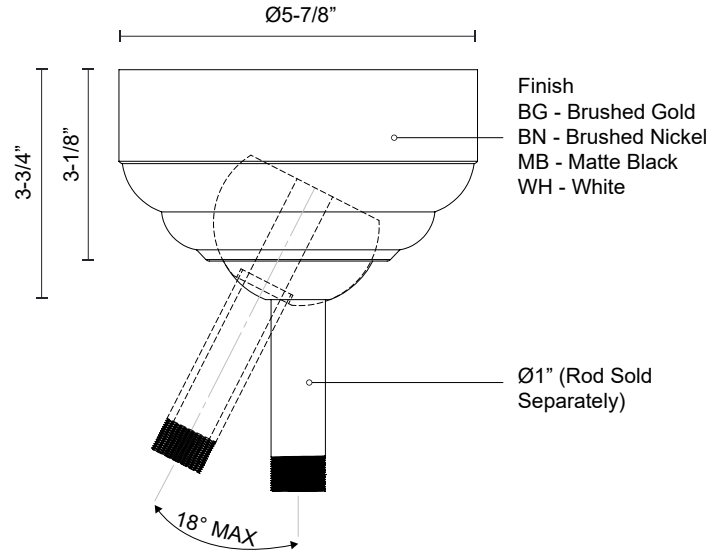

CORONADO CF90955

FANS

PROJECT

CF90955-MB
Matte Black

CF90955-WH
White

SPECIFICATION DETAILS

Fixture Dimensions	D55-5/8" x H15-1/4"
Light Source	LED
Max Wattage	Total 54W Max [18W LED + Max 36W Motor]
Total Lumens	1900lm
Delivered Lumens	980lm
Voltage	120V
Color Temperature	3000K
CRI (Ra)	90CRI
LED Rated Life	50,000 hours
Dimming	Remote/Smart Control/Dimming
Diffuser Details	Frosted Polymeric Lens
Rod Length	6" (for different rod length, contact factory)
Sloped Ceiling Adaptable	Yes, Up to 18 Degrees
Location	Damp
Illumination Direction	Down
Canopy Dimensions	D5-7/8" x H2-7/8"
Paint Finish	MB01; WH01;
Minimum Distance to Floor	84"
Ceiling to Blade Distance	10-3/4" Minimal
Blade	4 Blades @ 36 Degree Pitch
Control	Remote + Smart Control
Fan RPM	6 Speed (Reversible), 50-130rpm
CFM	6662 Max
Airflow Efficiency (CFM/WATT)	207 Max
Estimated Yearly Energy Cost (\$)	6
Material	Steel + ABS Blades

Sloped ceiling adaptor for fans. Available in four finishes. Sold separately.

SPECIFICATION DETAILS

Slope Ceiling Adaptor Dimensions	D5-7/8" x H3-3/4"
Sloped Ceiling Adaptable	Yes, Up to 18 Degrees
Location	Damp; Wet (Only CF92952)

SPECIFICATION DETAILS

Downrod Dimensions	<ul style="list-style-type: none"> • D1" x H12" • D1" x H18" • D1" x H24" • D1" x H36" • D1" x H48" • D1" x H60"
Location	Damp; Wet (Only CF92952)

SUGGESTED FAN SELECTION TO WORK WITH DOWNROD