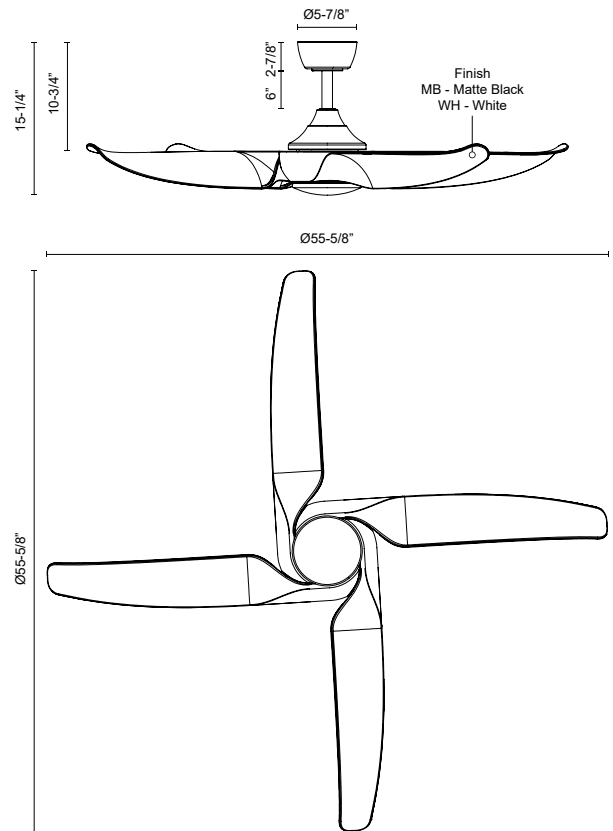

* For custom options, consult factory for details.

* For warranty information, please visit www.kuzcolighting.com/warranty

DESCRIPTION

Discover the Coronado Fan . a sleek and modern masterpiece with a hint of industrial flair. With its four blades and striking design, it effortlessly blends aesthetics with functionality. Available in two sizes and three distinctive finishes, the Coronado Fan adapts to your space and style seamlessly. Enjoy the convenience of a smart fan, controllable via the Smart by Bond app or the included handheld remote. With six adjustable speeds, a reverse function, and dimming capabilities on the light kit, the Coronado Fan redefines comfort and sophistication in one elegant package.

- Smart fan technology when you download the Smart by Bond App
- Handheld remote included
- Compatible with iHome, Alexa, and Google products
- Dimmable from 100-10%
- Timed on/off options available

COMMENT

KUZCO

CANADA: 19054 28TH AVENUE - SURREY, BC V3Z 6M3

USA: 3035 E. LONE MOUNTAIN ROAD - LAS VEGAS, NV 89081

WWW.KUZCOLIGHTING.COM

© 2024 KUZCO LIGHTING. ALL RIGHTS RESERVED.