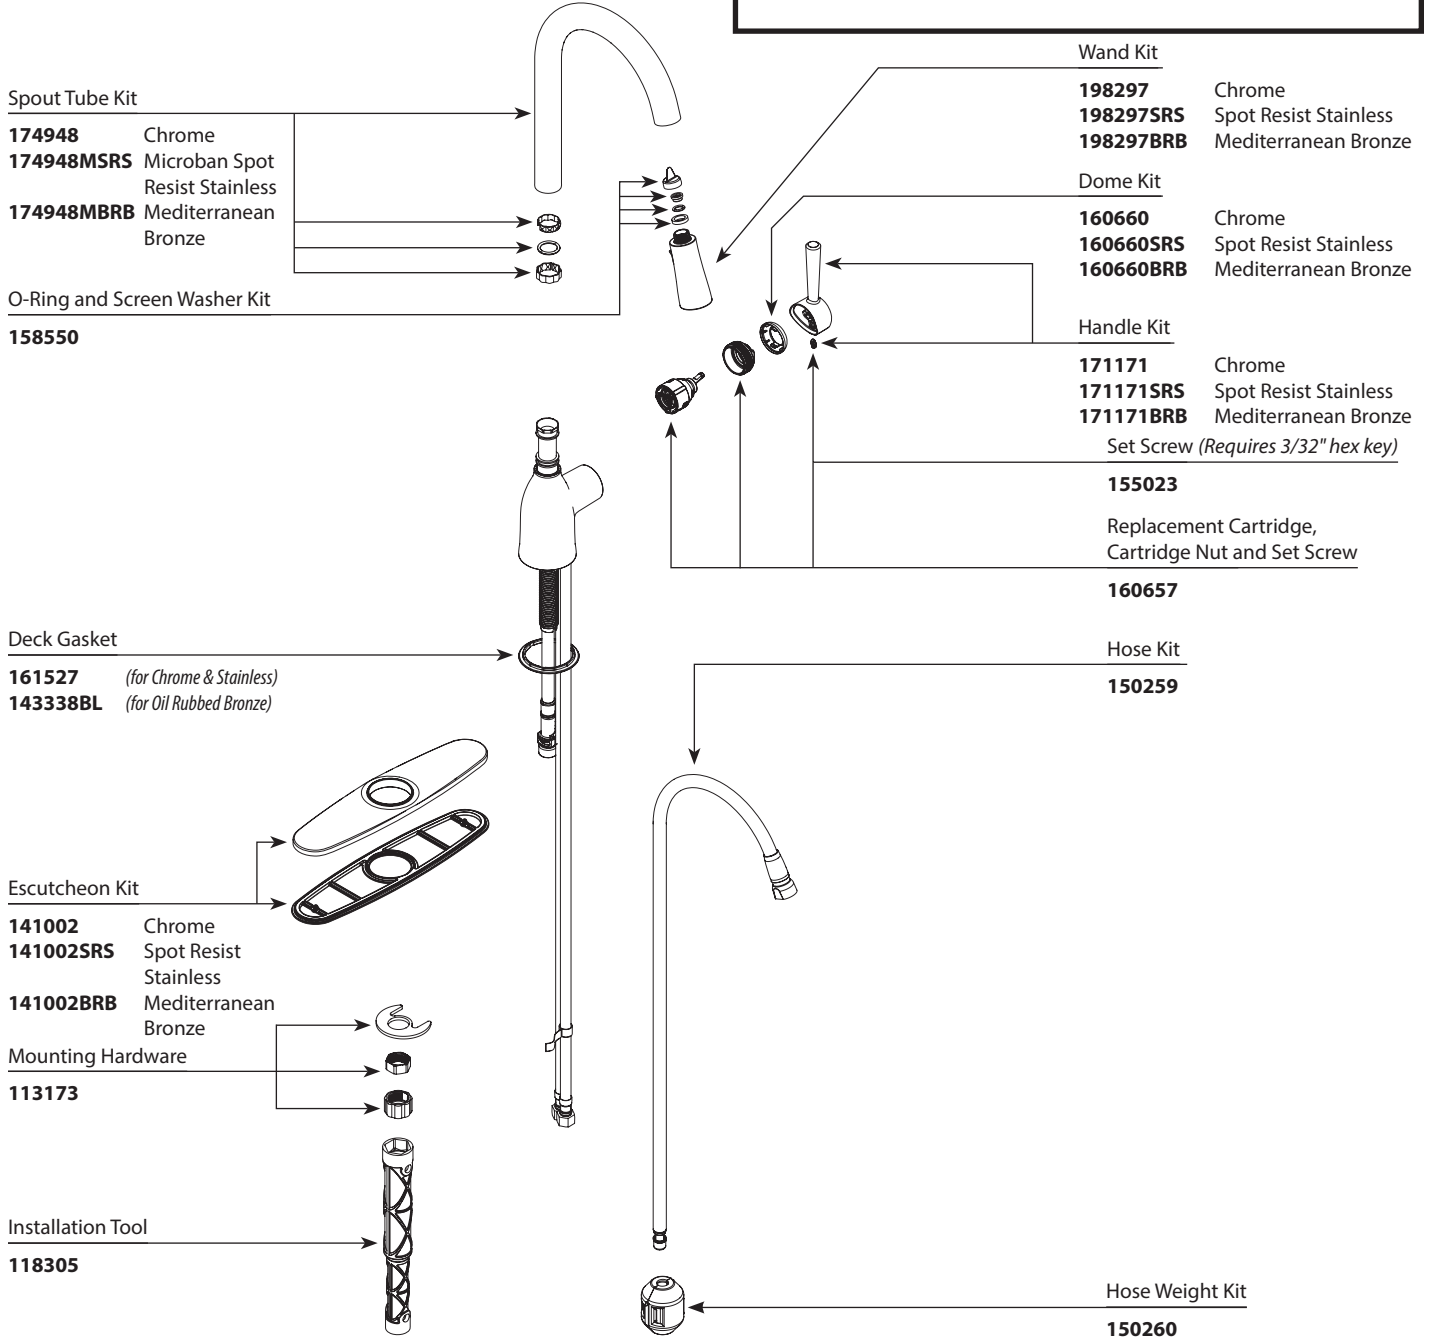

■ Order by Part Number

ADLER™		
Single-Handle High Arc Pulldown Kitchen Faucet		
MODEL	HANDLE	FINISH
87233	Lever	Chrome
87233SRS	Lever	Spot Resist Stainless
87233 BRB	Lever	Mediterranean Bronze

OPTIONAL

Mounting Bracket

176787