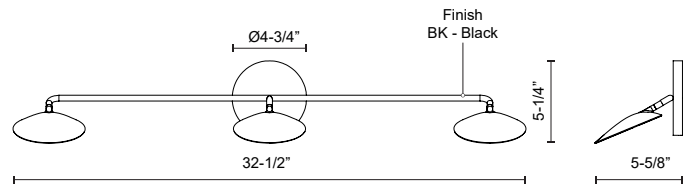

ROTAIRE VL90133

VANITY

PROJECT

DESCRIPTION

Influenced by natural forms of flora, the Rotaire collection is a culmination of minimalist sensibilities and natural inspirations. Designed to mimic the form and flow of flowers and vines, the strong stems of this collection create the perfect frame for the illumination from each "leaf". The Rotaire is sure to bloom in both small and large spaces alike.

SPECIFICATION DETAILS

* For custom options, consult factory for details.

Fixture Dimensions	W32-1/2" x H5-1/4" x E5-5/8"
Light Source	LED with DC Driver
Wattage	15W
Total Lumens	1190lm
Delivered Lumens	626lm
Voltage	120V
Color Temperature	3000K
CRI (Ra)	90CRI
Optional Color Temps	2700K - 5000K Available, Minimum Order Quantities Apply
LED Rated Life	50,000 hours
Dimming	100% - 10%, TRIAC or ELV Dimmer (Not Included)
Diffuser Details	Frosted acrylic diffuser
Shade Details	Cast Aluminum Shade
Location	Damp
Warranty	5 Years
Mounting Style	All Orientation; Wall;
CEC Title 24 JA8	Yes, JA8-19
Energy Star Certified	Energy Star Compliant
Canopy Dimensions	D4-3/4" x E5/8"
Finish Option(s)	Black