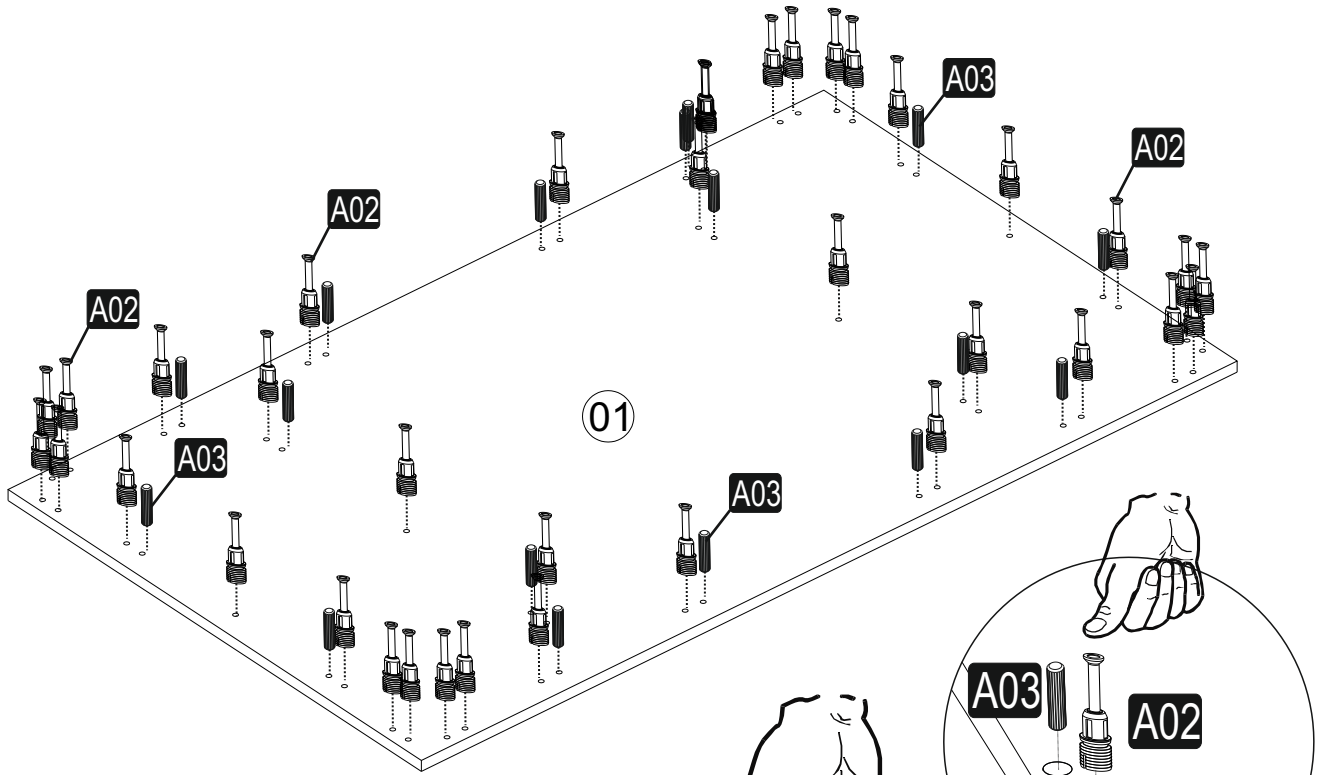

ATTENTION!!

Minifix is the main connection material used in dekorister products.
Before starting assembly, please check the drawings below...

The necessary tools (not included)

ACCESSORY LIST

A02  60x 25mm	A01  60x 4mm	A03  24x	A04  A 60x
A34  16x	A17  1x		

GENERAL VIEW

2

6

3

4

5

7

6