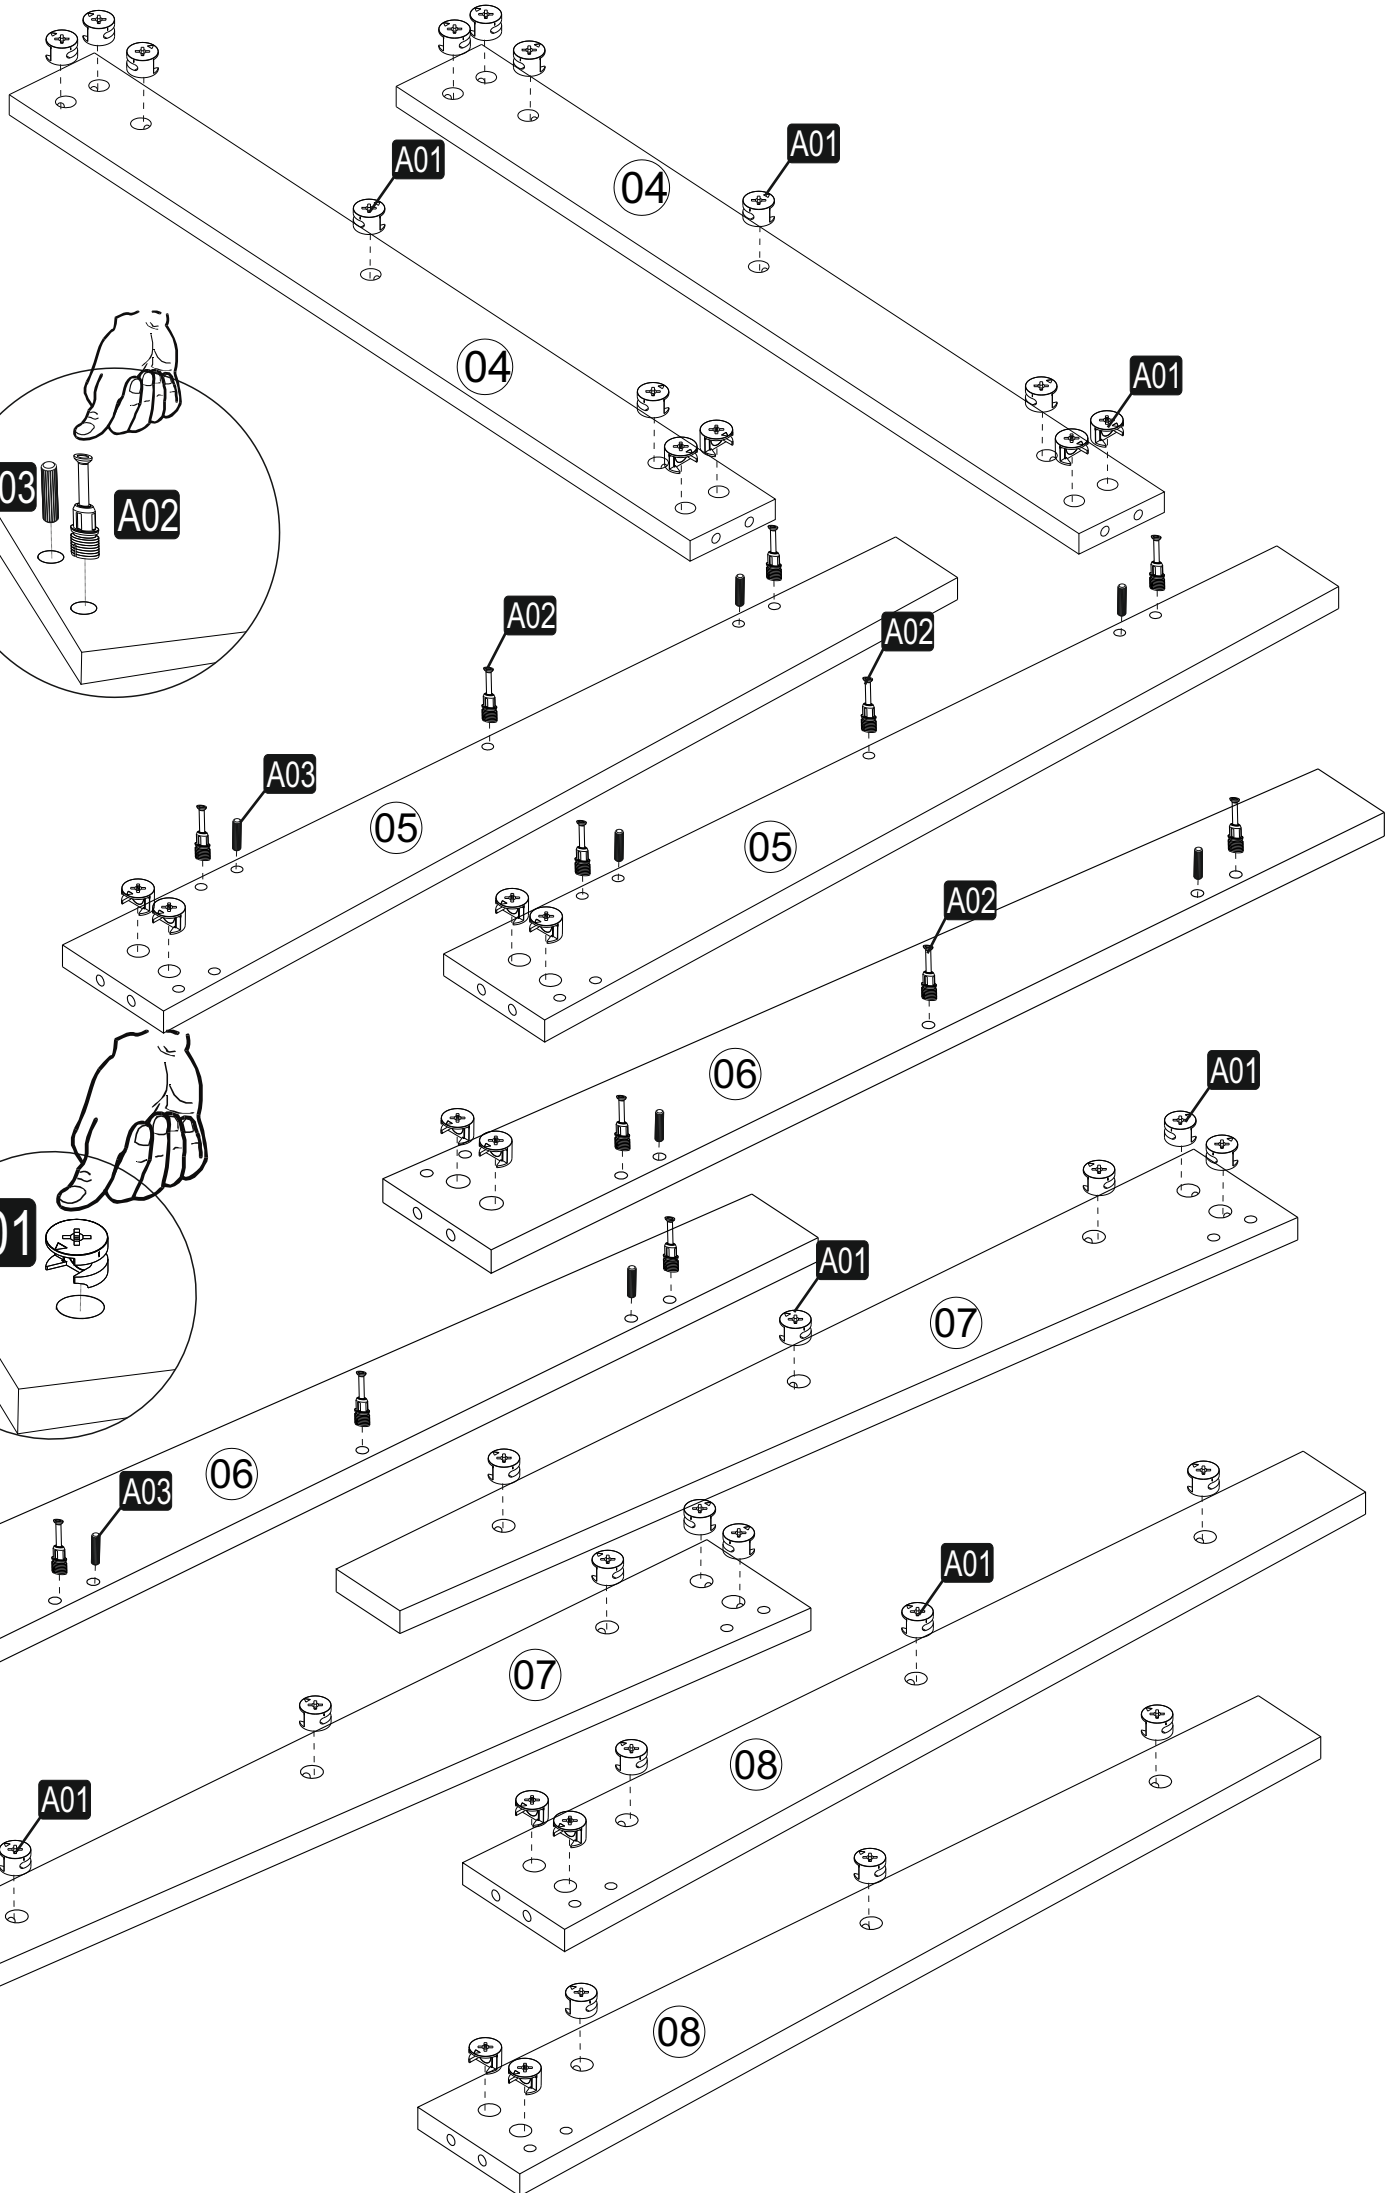

ATTENTION!!

Minifix is the main connection material used in dekorister products.
Before starting assembly, please check the drawings below...

The necessary tools (not included)

ACCESSORY LIST

A02  60x 25mm	A01  60x 4mm	A03  24x	A04  A 60x
A34  16x	A17  1x		

GENERAL VIEW

2

6

3

4

5

7

6