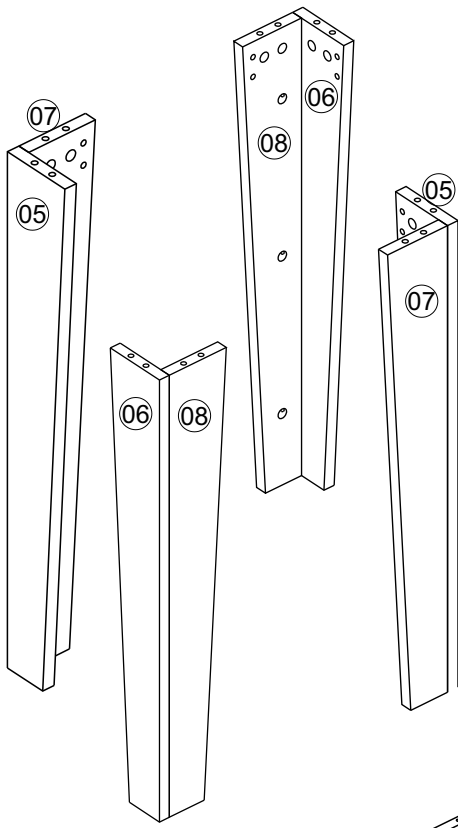

ATTENTION!!

Minifix is the main connection material used in dekorister products.
Before starting assembly, please check the drawings below...

The necessary tools (not included)

ACCESSORY LIST

A02  60x 25mm	A01  60x 4mm	A03  24x	A04  A 60x
A34  16x	A17  1x		

GENERAL VIEW

2

6

3

4

5

7

6