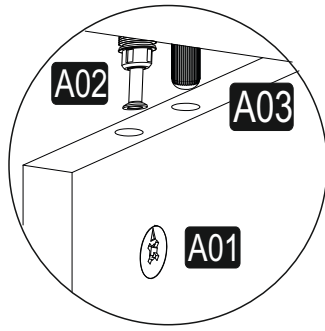

ATTENTION!!

Minifix is the main connection material used in dekorister products.
Before starting assembly, please check the drawings below...

The necessary tools (not included)

ACCESSORY LIST

A02  60x 25mm	A01  60x 4mm	A03  24x	A04  A 60x
A34  16x	A17  1x		

GENERAL VIEW

2

6

3

4

5

7

6