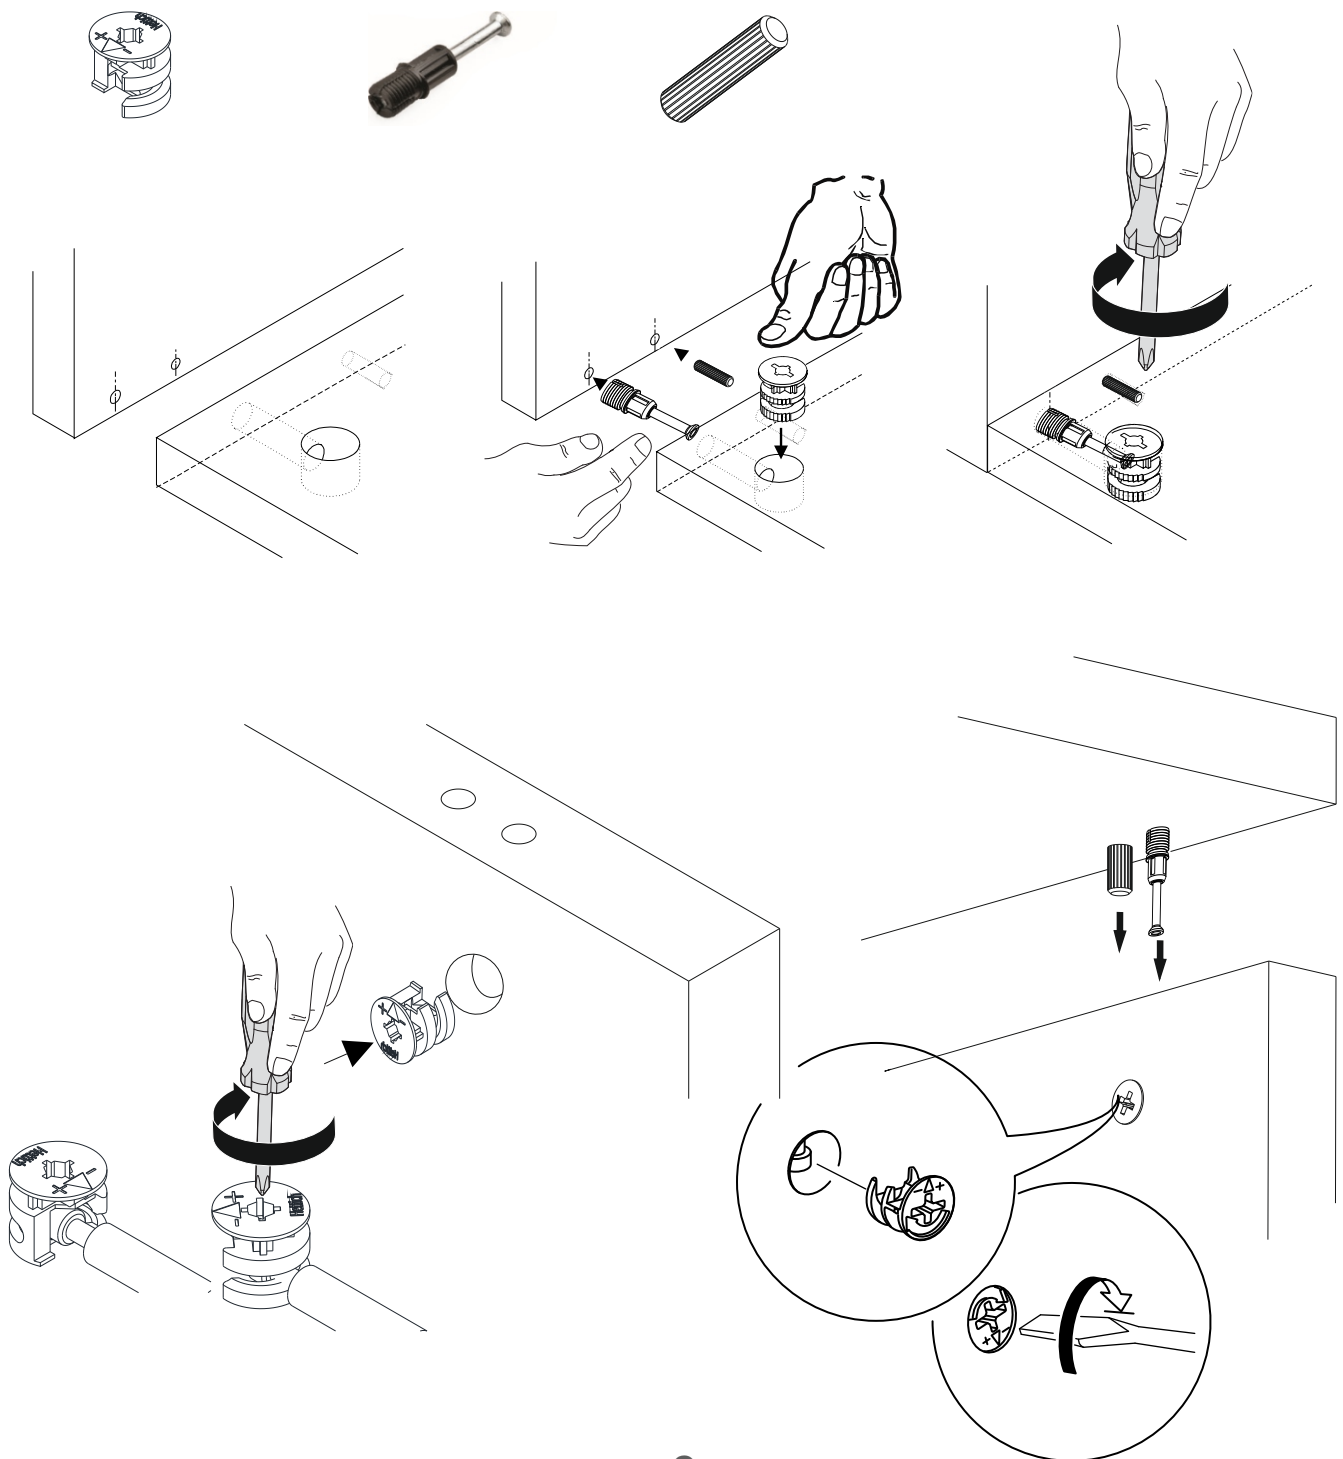

Dear Customer,

The product you bought was subjected to all sorts of tests and control before sending out to you. Even in this situation, sometimes happen that some component is damaged during the transportation. In such case please do not send the whole article back to us. Just request/order the damaged part. While requesting the required part, describe it exactly by looking to service card. Missing part will be sent to you as soon as possible. Before start assembling, please check the whole components and accessories according to the lists. After being sure that every part and accessory are okay and right, start assembling. Before start assembling, please clean all the components with a damp cloth. If you bought more than one product, to prevent confusion be sure that you completed the first product. Then start the other product's assembling. Never draw the products. While carrying, disassociate and lift the product and carry with minimum 2 people. For long distances carry the product with the package.

ATTENTION!!

Minifix is the main connection material used in dekorister products.
Before starting assembly, please check the drawings below...

The necessary tools (not included)

ACCESSORY LIST

A02  60x 25mm	A01  60x 4mm	A03  24x	A04  A 60x
A34  16x	A17  1x		