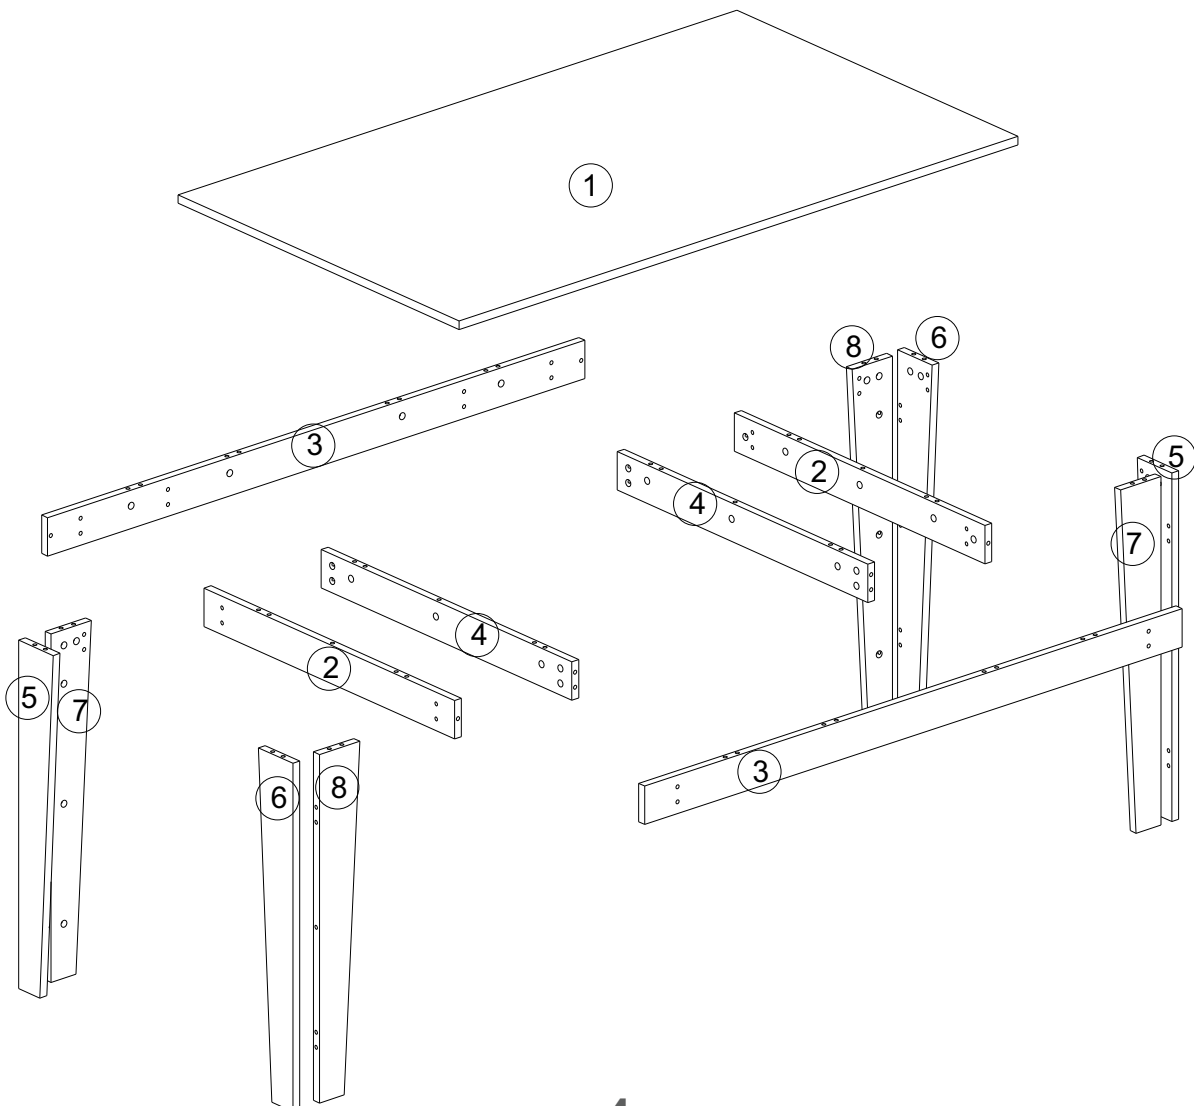

ATTENTION!!

Minifix is the main connection material used in dekorister products.
Before starting assembly, please check the drawings below...

The necessary tools (not included)

ACCESSORY LIST

A02  60x 25mm	A01  60x 4mm	A03  24x	A04  A 60x
A34  16x	A17  1x		

GENERAL VIEW

2

6

3

4

5

7

6