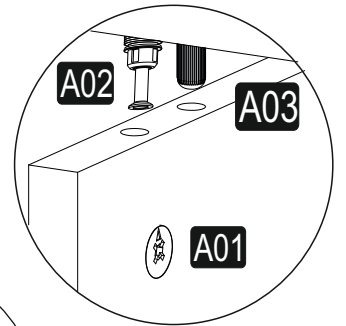

ATTENTION!!

Minifix is the main connection material used in dekorister products.
Before starting assembly, please check the drawings below...

The necessary tools (not included)

ACCESSORY LIST

A02  60x 25mm	A01  60x 4mm	A03  24x	A04  A 60x
A34  16x	A17  1x		

GENERAL VIEW

2

6

3

4

5

7

6