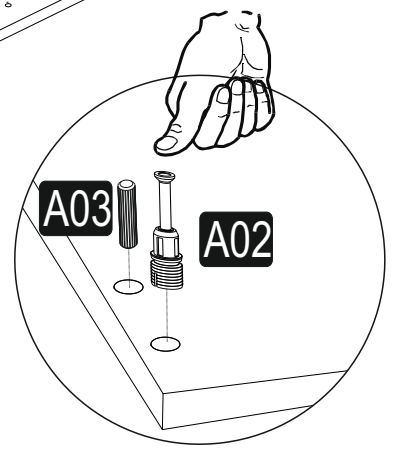

ATTENTION!!

Minifix is the main connection material used in dekorister products.
Before starting assembly, please check the drawings below...

The necessary tools (not included)

ACCESSORY LIST

A02  60x 25mm	A01  60x 4mm	A03  24x	A04  A 60x
A34  16x	A17  1x		

GENERAL VIEW

2

6

3

4

5

7

6