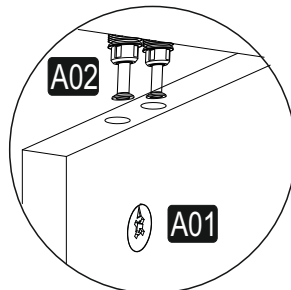

ATTENTION!!

Minifix is the main connection material used in dekorister products.
Before starting assembly, please check the drawings below...

The necessary tools (not included)

ACCESSORY LIST

A02  60x 25mm	A01  60x 4mm	A03  24x	A04  A 60x
A34  16x	A17  1x		

GENERAL VIEW

2

6

3

4

5

7

6