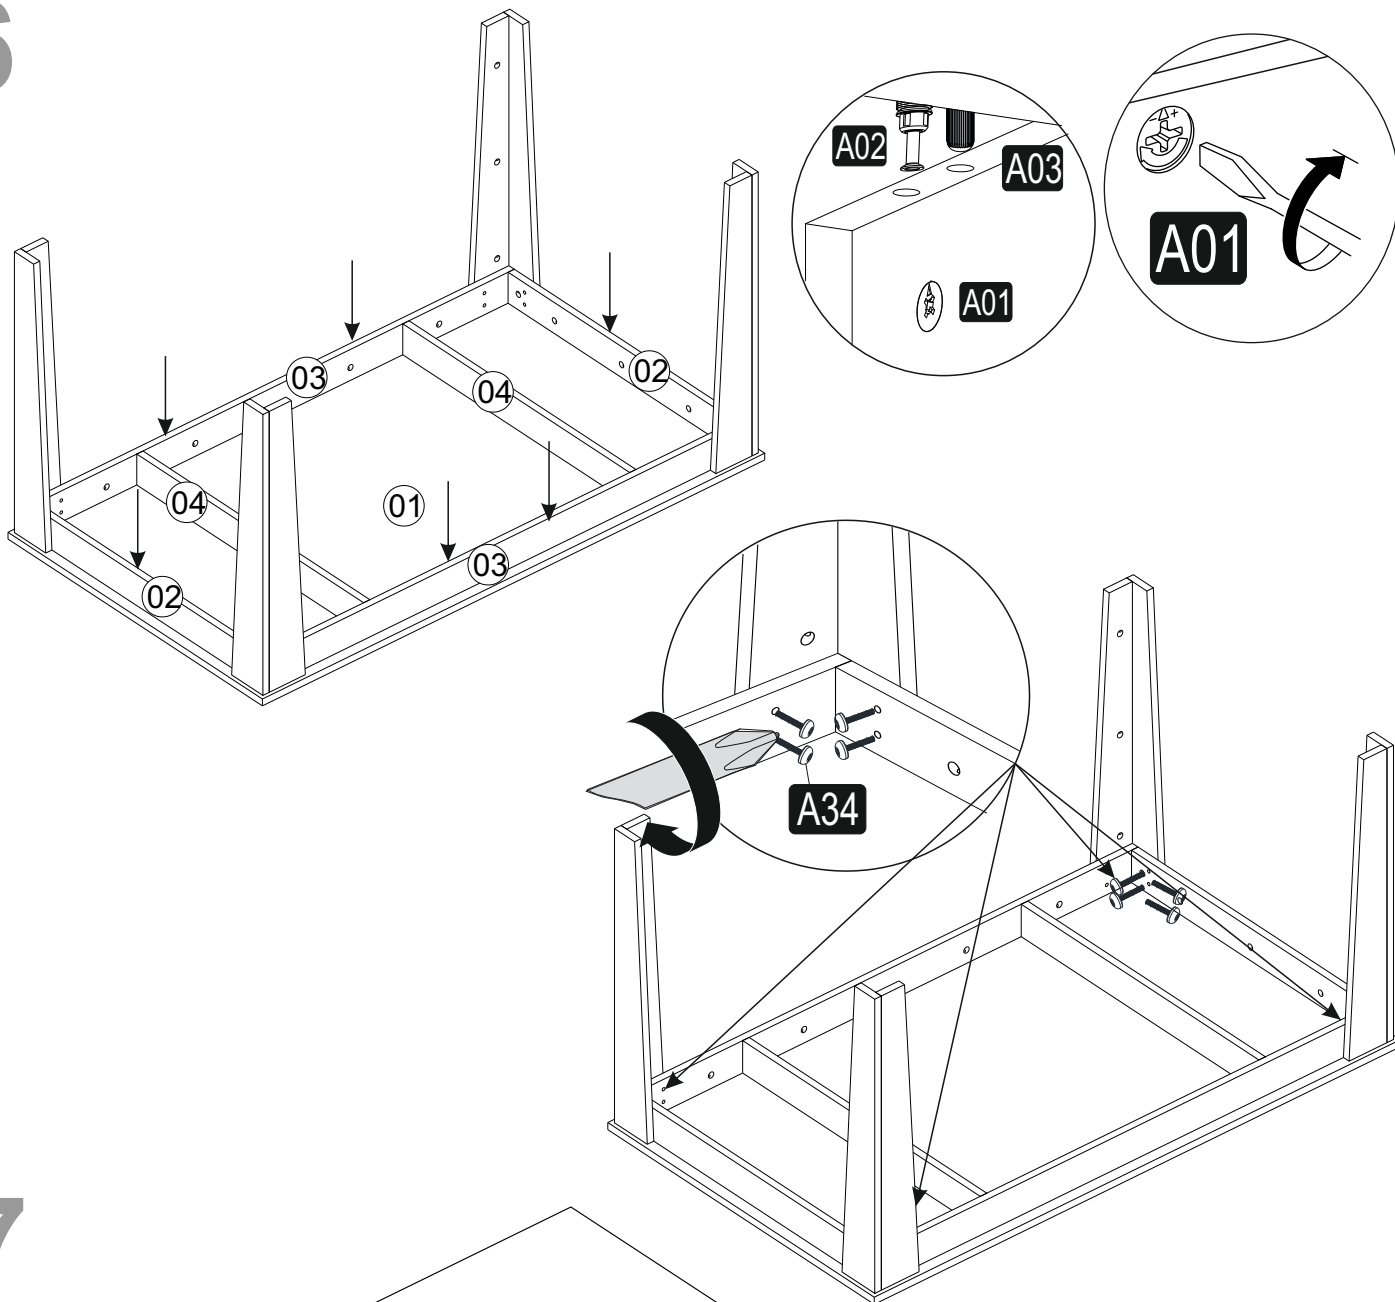

ATTENTION!!

Minifix is the main connection material used in dekorister products.
Before starting assembly, please check the drawings below...

The necessary tools (not included)

ACCESSORY LIST

A02  60x 25mm	A01  60x 4mm	A03  24x	A04  A 60x
A34  16x	A17  1x		

GENERAL VIEW

2

6

3

4

5

7

6