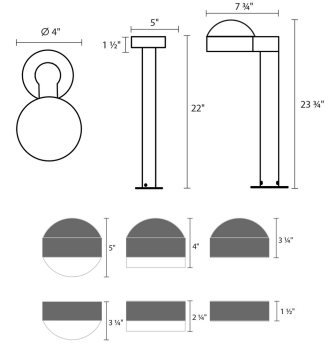

Project:

Spec Sheet

Dimensions

Height:	23.75"
Width:	5"
Length:	7.75"
Canopy/Backplate/Base:	4"
Size:	22"
Canopy/Backplate/Base Height:	0.25

Electrical Specs

Bulb(s) Included?:	Yes
Bulb 1 Type:	Integral LED
Bulb Quantity:	1
Input Voltage:	12VAC
Wattage:	10
Initial Lumens:	1040
Color Temperature:	3000K
CRI:	90
Power Supply Type:	Transformer
Power Supply Location:	Remote (Sold Separately)
Dimming Type:	Non-dimmable
Bulb Max Wattage:	10

Installation

Installation:	Licensed electrician required
---------------	-------------------------------

Shipping

Carton 1 L x W x H:	29" X 12" X 9"
Carton 1 Gross Weight:	8 LBS
Fixture Weight:	6

Shade

Lens Type:	Dome Cap and Plate Lens
Shade 1 Material:	Aluminum w/White Polycarbonate