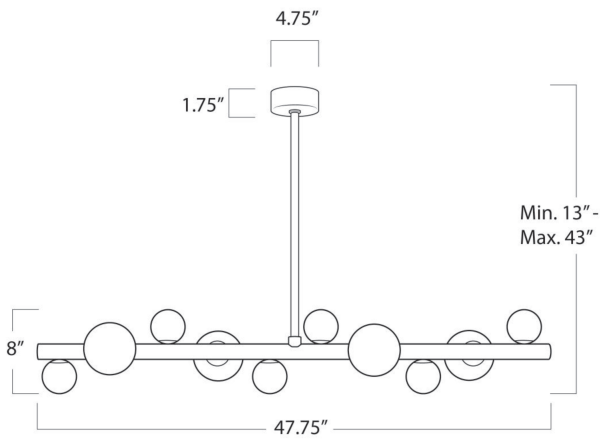

REGINA ANDREW

DETROIT

SPECIFICATION SHEET

Styx Chandelier
16-1384NB

HEIGHT	13
WIDTH	47.75
DEPTH	11
SHADE DIMS	N/A
SHADE COLOR	N/A
BULB QTY	10
BULB TYPE	G9 LED
SOCKET	G 9
WATTAGE	3.5 Watt Max
WIRING TYPE	Hard Wire
MATERIAL	Steel
FINISH	Natural Brass
NOTES	N/A
FREIGHT ONLY	No