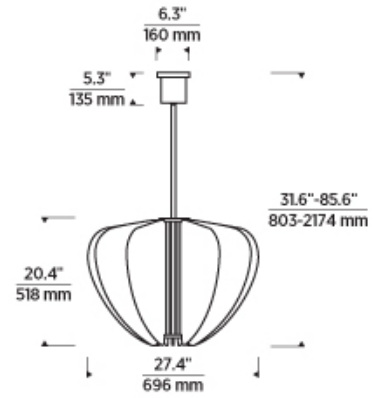

Nightshade Black

LAMPING

Includes 75.4 watts, 6982 total delivered lumens, 3000K LED modules. Dimmable with most LED compatible ELV and Triac dimmers. Ships with (4) 12" and (2) 6" rigid stems in coordinating finish. Can be installed on a sloped ceiling up to 20°. 120V-277V.

Nightshade Black

Plated Brass

Nightshade Black
Alt

Plated Brass
Alt

ORDERING INFORMATION

700NYR	SHAPE OR SIZE	FINISH	LAMP
	28 28" DIAMETER	B NIGHTSHADE BLACK BR PLATED BRASS	-LED930 INTEGRATED LED 90 CRI 3000K 120V-277V UNV

700NYR _____

JOB NAME _____

NOTES _____

NYRA 28 CHANDELIER

SPECIFICATIONS

HARDWARE MATERIAL	Aluminum
SHADE MATERIAL	Acrylic
NET WEIGHT	31 lbs
HEIGHT	20.4in
WIDTH	27.4in
LENGTH	27.4in
UP LIGHT / DOWN LIGHT / BOTH?	
WET LISTED	
DAMP LISTED	Yes
DRY LISTED	
MIN. HANGING HEIGHT	31.6in
MAX HANGING HEIGHT	85.6in
TOTAL CORD LENGTH	
TOTAL STEM LENGTH	Up to 60in
STEM QTY	6
SLOPED CEILING ADAPTABLE?	Yes 20° Max
GENERAL LISTING	ETL Listed
INCLUDES	

LAMPING SPECIFICATIONS

	LED LAMP	INTEGRATED LED	NON LED	NO LAMP
DELIVERED LUMENS		6982		
WATTS		75.4		
MAX WATTAGE PER BULB		75.4W		
INPUT VOLTAGE		Universal 120V-277V		
DIMMING TYPE*		ELV, TRIAC		
CCT		3000K		
CRI		90 CRI		
LED LIFETIME				
L70		>50000		
AVERAGE BULB HOURS				
FIELD SERVICEABLE LED				
LAMP BASE		Integrated LED		
LAMP SHAPE		Integrated LED		
LAMP INCLUDED?		True		
WARRANTY**		5 Years		