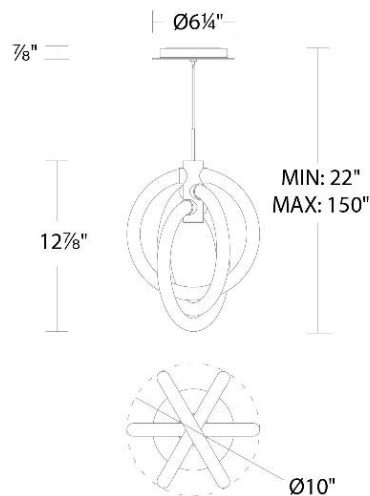

WAC LIGHTING

Knot

Mini Pendant 4CCT

Fixture Type: _____

Catalog Number: _____

Project: _____

Location: _____

Model & Size	Color Temp	Finish	LED Watts	LED Lumens	Delivered Lumens
PD-27413 13"	2700K	AB Aged Brass	27 W	4000	2045
	3000K	BK Black	27 W	4000	2045
	3500K		27 W	4000	2045
	4000K		27 W	4000	2045

Example: **PD-27413-40-BK**

For custom requests please contact customs@wacighting.com

DESCRIPTION

Charming. This dynamic mini pendant is comprised rings interlinked together to create a stunning structure of light. Suspended by an aircraft cable with an elegant metal collar for a clean transition.

SPECIFICATIONS

Color Temp:	3500K,4000K,2700K,3000K
Input:	120/277V,50/60Hz
CRI:	90
Dimming:	ELV: 100-10% ,TRIAC: 100-5%
Rated Life:	50000 Hours
Standards:	ETL, cETL,Title 24 JA8 Compliant Damp Location Listed
Construction:	Aluminum hardware with silicon diffuser

FINISHES:

Aged Brass

Black

LINE DRAWING:

PD-27413