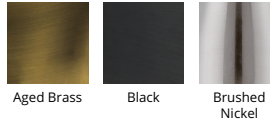

FINISHES

LINE DRAWING