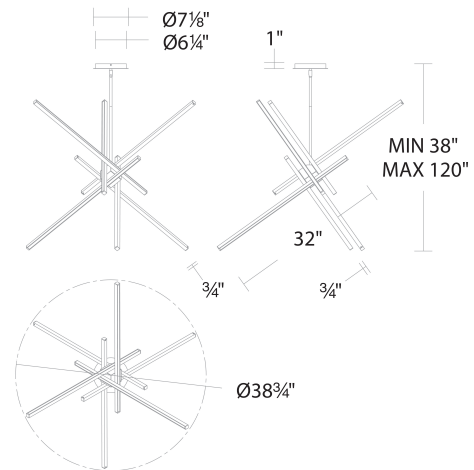

FINISHES

LINE DRAWING