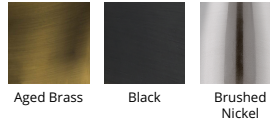

FINISHES

LINE DRAWING