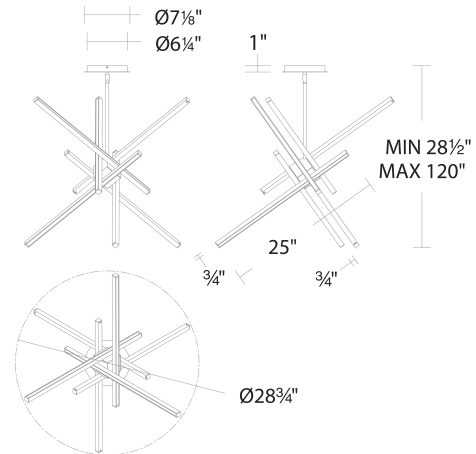

FINISHES

LINE DRAWING