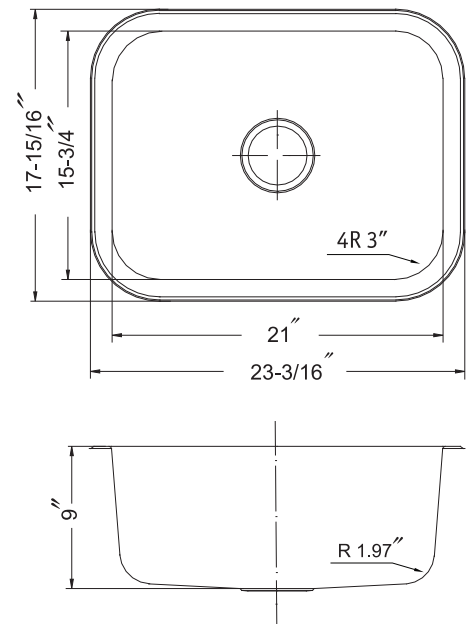

MEDALLION CLASSIC SERIES

Undermount Single Bowl Model MS-2309

MS-2309

FEATURES

- Premium grade T-304 stainless steel
- 9" depth • 18 gauge
- StoneGuard™ undercoating over Super-Silencer pad
- SpecPlus™ edge
- Lustrous satin with highlighted rim
- Fits 30" sink base • 3-1/2" drain opening
- Supplied with cutout template, fasteners and instructions
- Complies with ASME A112.19.3-2000, UPC®
- Lifetime Limited Warranty

ASME A112.19.3-2000

OPTIONAL ACCESSORIES

Bottom Grid: BG-2500

Cutting Board : CB-2500

Rinsing Basket: RB-2500

Strainer: 190-9180

OVERALL DIMENSIONS	EACH BOWL	CUTOUT SIZE	PACKAGING*	WEIGHT*
23-3/16" x 17-15/16"	21" x 15-3/4"	See Template	1/16/20 pcs.	13/240/250 lbs.

*Standard packaging: Single boxed /Pallet of single boxed/Pallet of bulk pack.
 All dimensions are in inches. Specifications subject to change without notice.

Project/Job name _____

Architect/Engineer _____