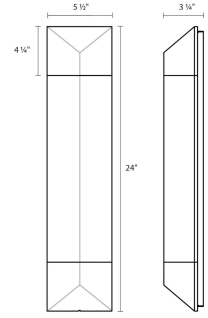

Project:

Spec Sheet

Description: Reflects a subtle glow of LED light on its textured surface. Also available as a [Compact Sconce](#), [Panel Sconce](#), [Bollard](#), and [Double Bollard](#).

Type #:

Dimensions

Height:	24"
Width:	5.5"
Extends:	3.5"
Minimum Extension:	3.5"
Maximum Extension:	3.5"
Size:	24"
Canopy/Backplate/Base Width:	4.75
Canopy/Backplate/Base Depth:	0.5
Canopy/Backplate/Base Height:	23.25

Electrical Specs

Installation

Installation:	Licensed electrician required
Installation Orientation:	Vertical

Shipping

Carton 1 L x W x H:	29" X 9" X 8"
Carton 1 Gross Weight:	11 LBS
Fixture Weight:	9

Shade

Shade 1 Material:	Optical Acrylic
-------------------	-----------------